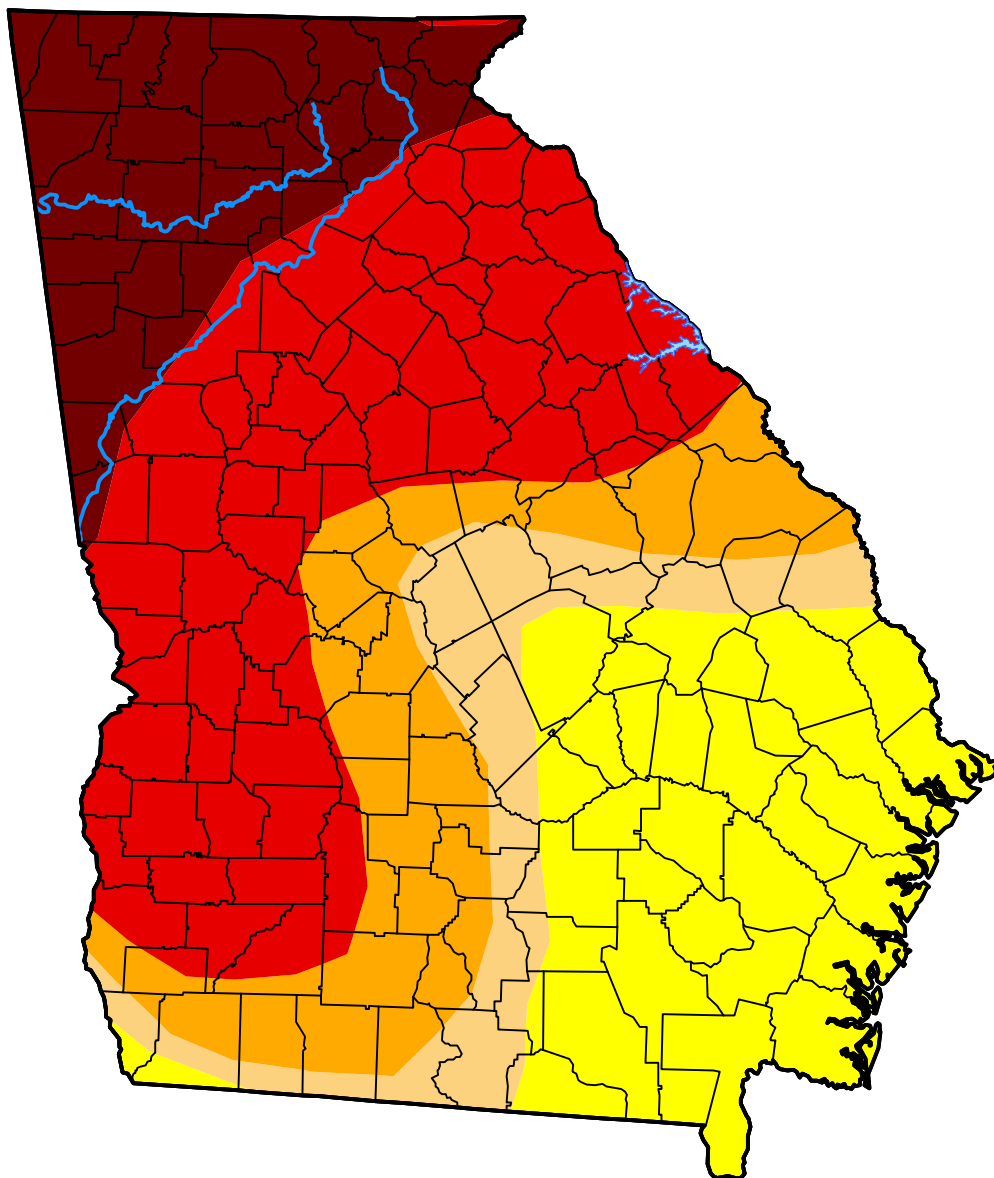

# U.S. Drought Monitor Georgia

January 15, 2008  
(Released Thursday, Jan. 17, 2008)  
Valid 7 a.m. EST

### Intensity:

-  None
-  D0 Abnormally Dry
-  D1 Moderate Drought
-  D2 Severe Drought
-  D3 Extreme Drought
-  D4 Exceptional Drought

*The Drought Monitor focuses on broad-scale conditions. Local conditions may vary. For more information on the Drought Monitor, go to <https://droughtmonitor.unl.edu/About.aspx>*