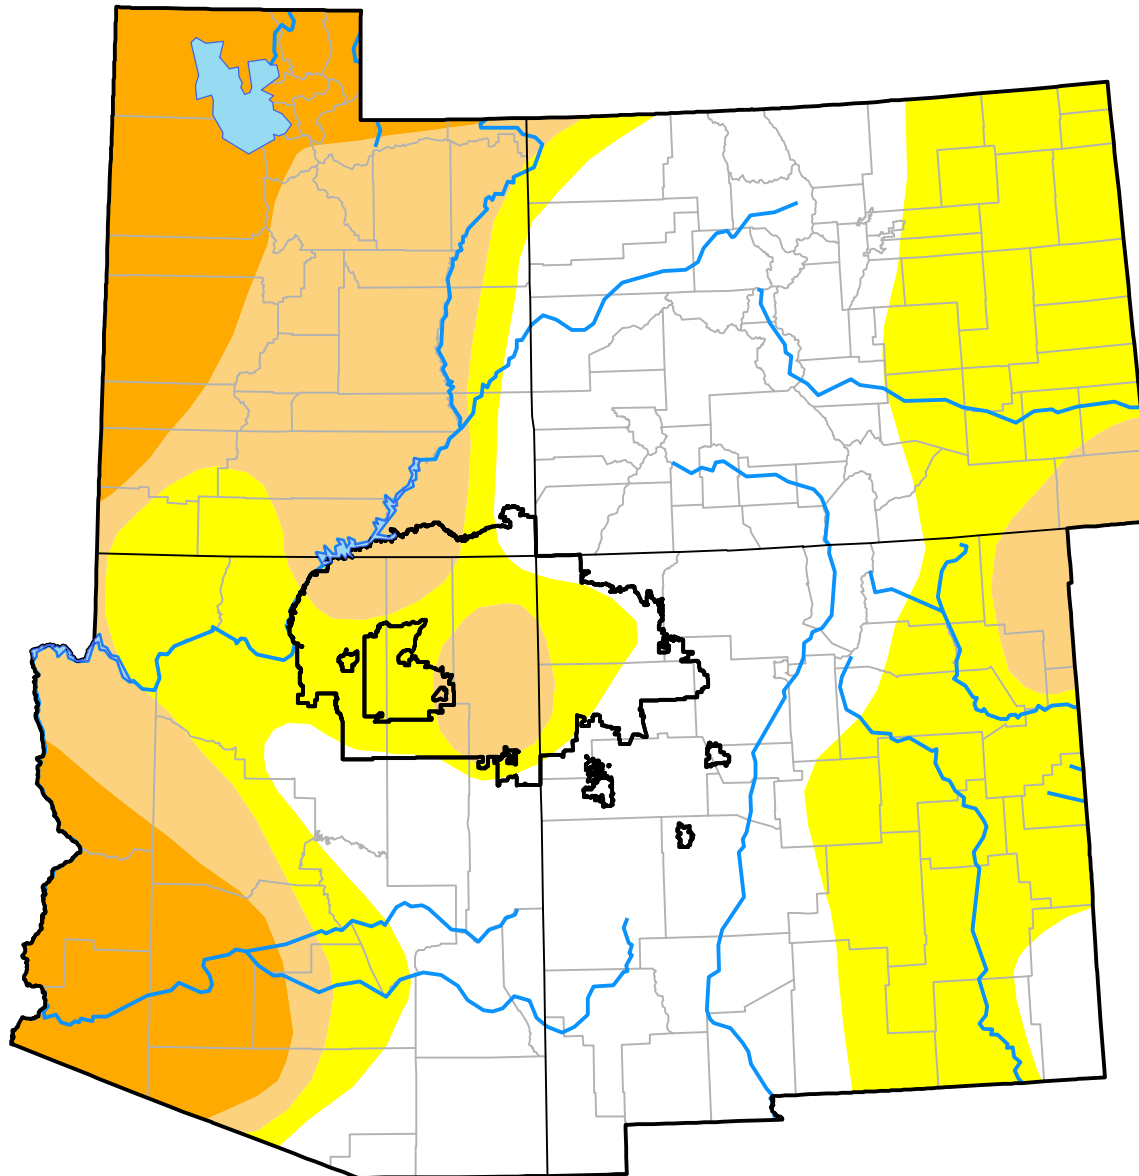

# Wyo RDEWS and Surrounding Areas

(Released Thursday, Jan. 17, 2008)

Valid 7 a.m. EST

Intensity:

-  None
-  D0 Abnormally Dry
-  D1 Moderate Drought
-  D2 Severe Drought
-  D3 Extreme Drought
-  D4 Exceptional Drought

*The Drought Monitor focuses on broad-scale conditions. Local conditions may vary. For more information on the Drought Monitor, go to <https://droughtmonitor.unl.edu/About.aspx>*

Author:

Richard Tinker  
CPC/NOAA/NWS/NCEP