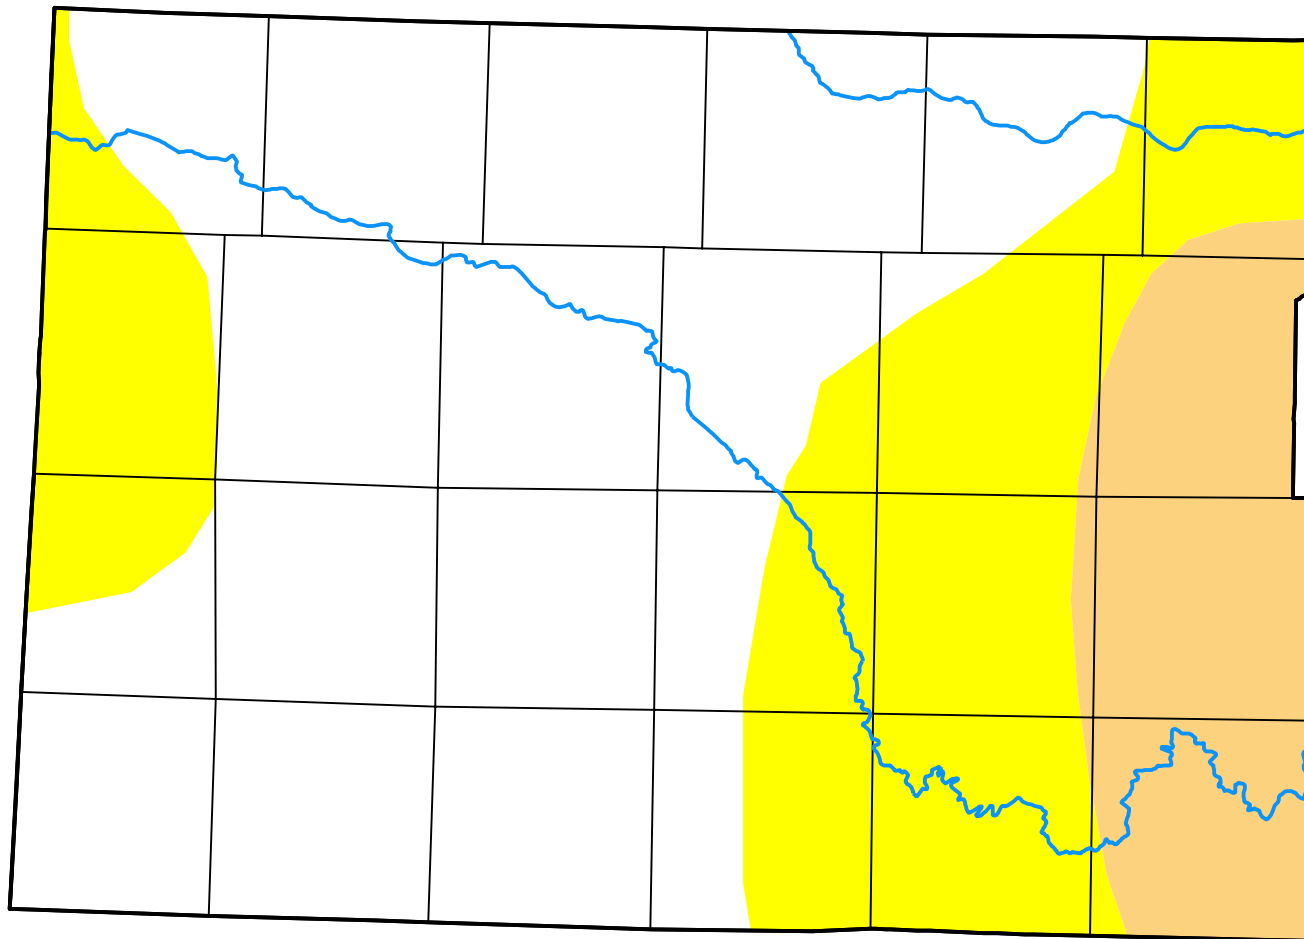

U.S. Drought Monitor Lubbock, TX WFO

January 15, 2008
(Released Thursday, Jan. 17, 2008)
Valid 7 a.m. EST

Intensity:

-  None
-  D0 Abnormally Dry
-  D1 Moderate Drought
-  D2 Severe Drought
-  D3 Extreme Drought
-  D4 Exceptional Drought

The Drought Monitor focuses on broad-scale conditions. Local conditions may vary. For more information on the Drought Monitor, go to <https://droughtmonitor.unl.edu/About.aspx>

Author:

Richard Tinker
CPC/NOAA/NWS/NCEP