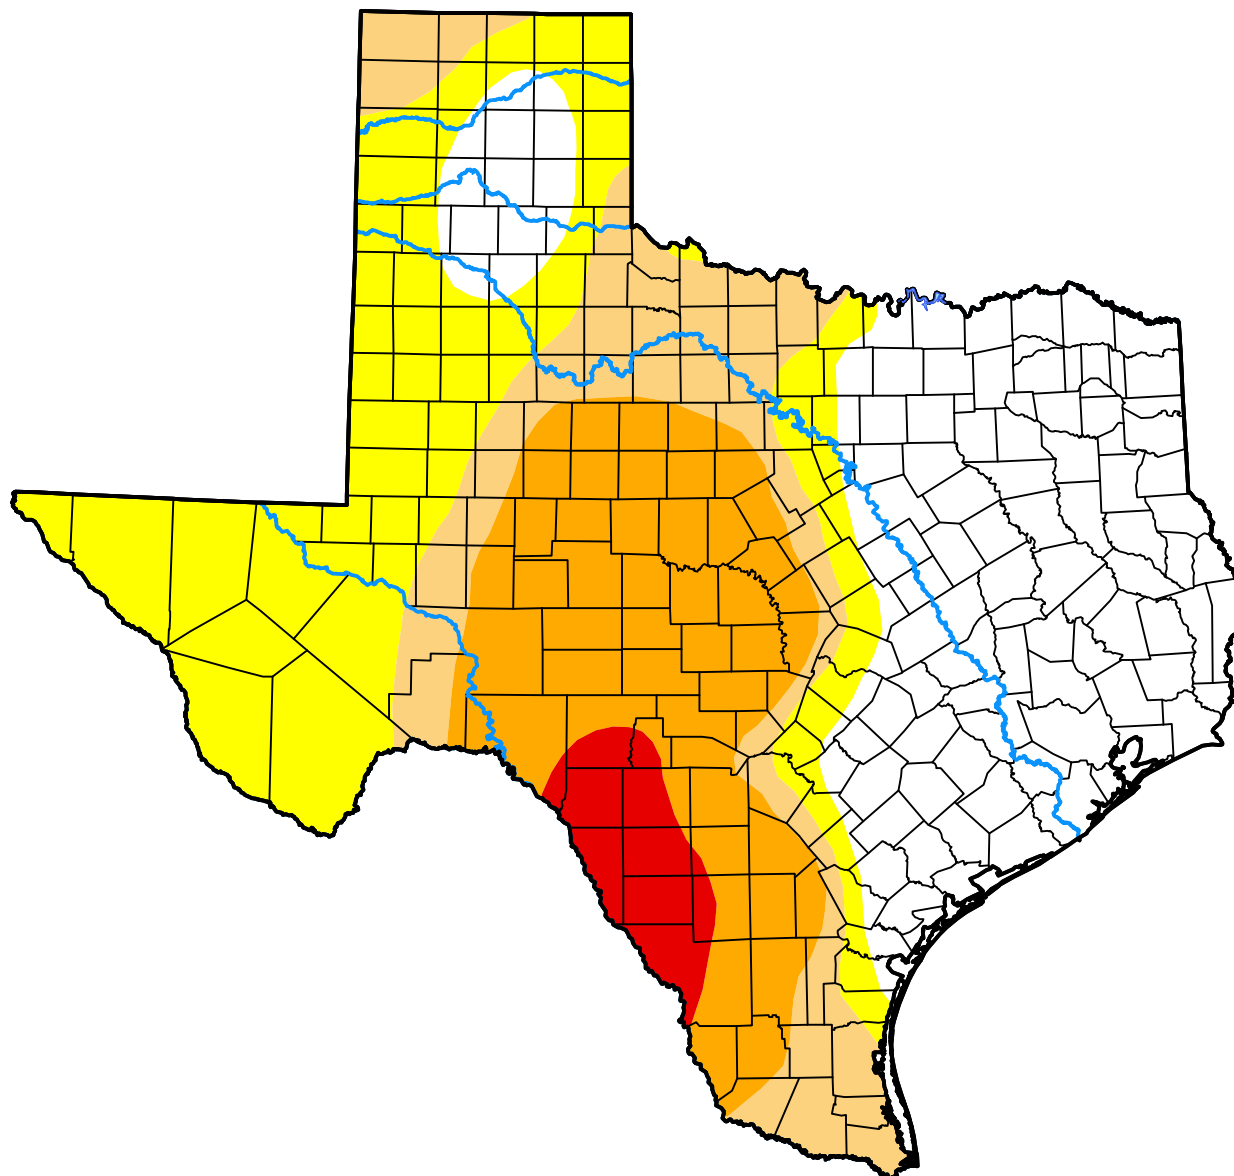

# U.S. Drought Monitor

## Texas

**March 11, 2008**  
(Released Thursday, Mar. 13, 2008)  
Valid 8 a.m. EDT

### Intensity:

-  None
-  D0 Abnormally Dry
-  D1 Moderate Drought
-  D2 Severe Drought
-  D3 Extreme Drought
-  D4 Exceptional Drought

*The Drought Monitor focuses on broad-scale conditions. Local conditions may vary. For more information on the Drought Monitor, go to <https://droughtmonitor.unl.edu/About.aspx>*