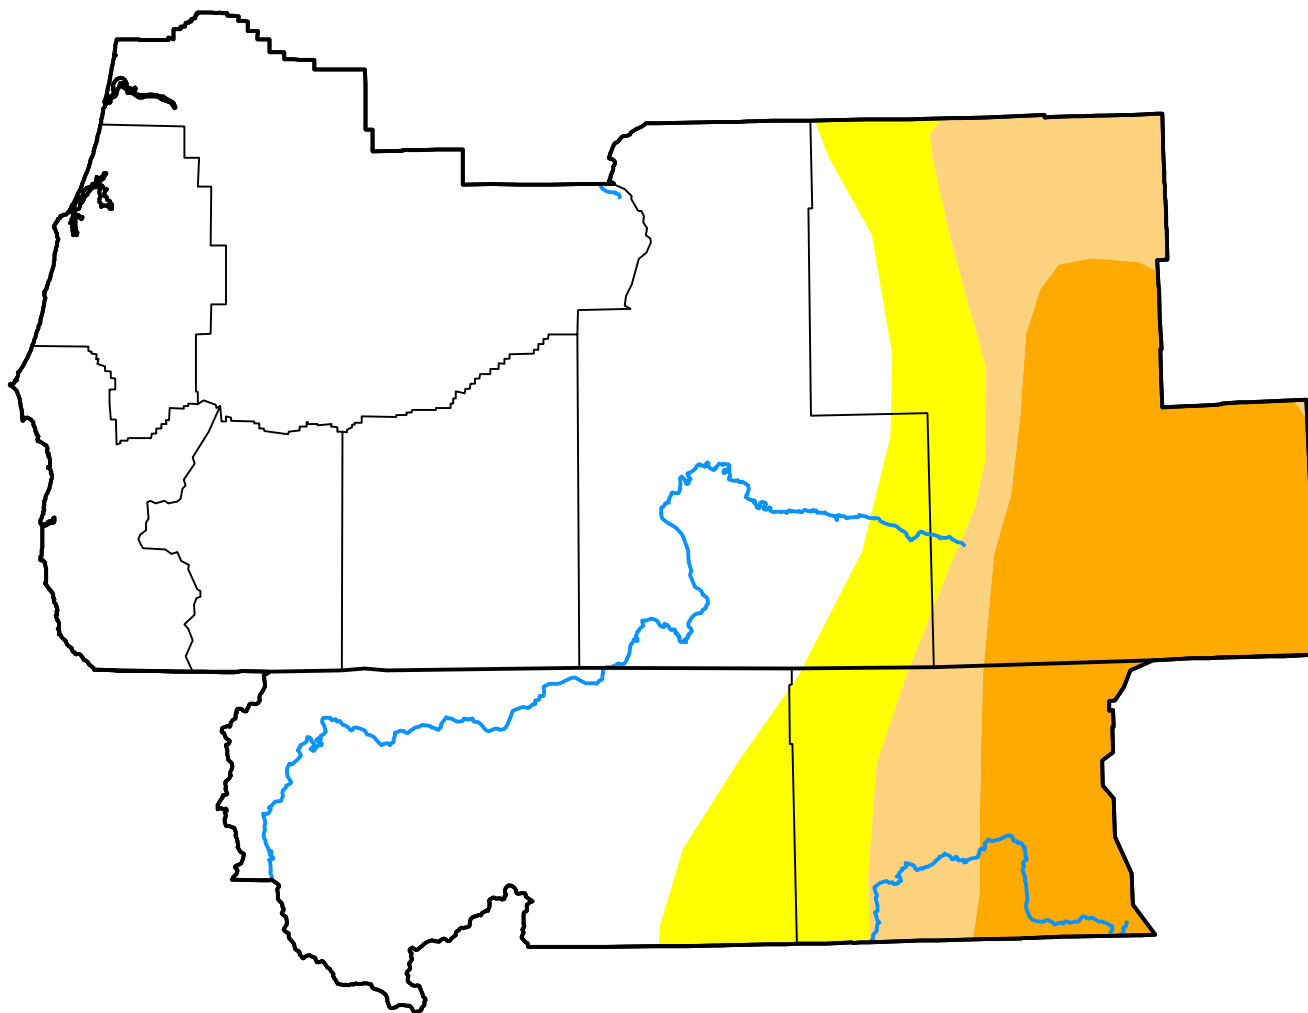

# U.S. Drought Monitor Medford, OR WFO

March 11, 2008  
(Released Thursday, Mar. 13, 2008)  
Valid 8 a.m. EDT

### Intensity:

-  None
-  D0 Abnormally Dry
-  D1 Moderate Drought
-  D2 Severe Drought
-  D3 Extreme Drought
-  D4 Exceptional Drought

*The Drought Monitor focuses on broad-scale conditions. Local conditions may vary. For more information on the Drought Monitor, go to <https://droughtmonitor.unl.edu/About.aspx>*