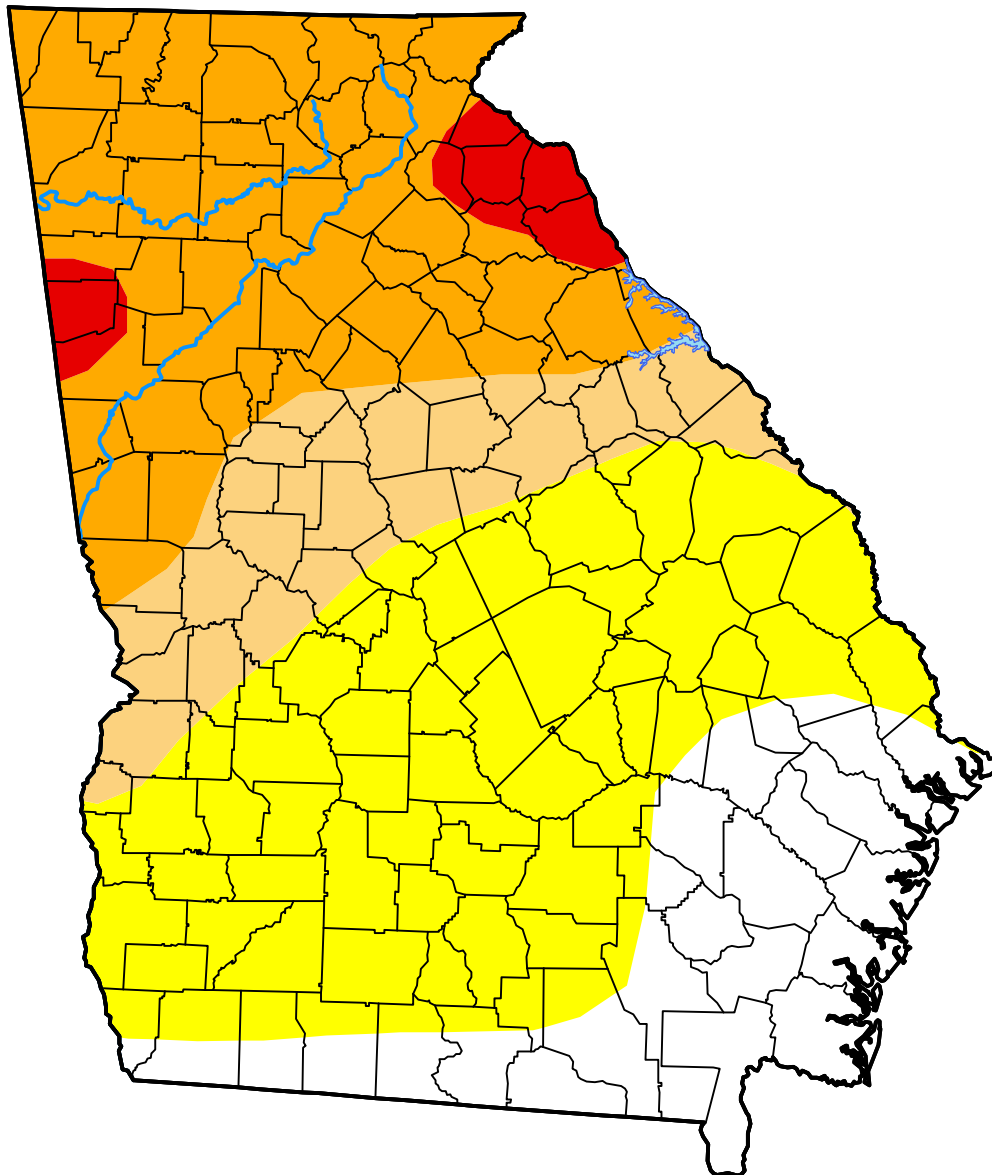

U.S. Drought Monitor

Georgia

May 20, 2008
(Released Thursday, May. 22, 2008)
Valid 8 a.m. EDT

Intensity:

-  None
-  D0 Abnormally Dry
-  D1 Moderate Drought
-  D2 Severe Drought
-  D3 Extreme Drought
-  D4 Exceptional Drought

The Drought Monitor focuses on broad-scale conditions. Local conditions may vary. For more information on the Drought Monitor, go to <https://droughtmonitor.unl.edu/About.aspx>

Author:

David Miskus
NOAA/NWS/NCEP/CPC