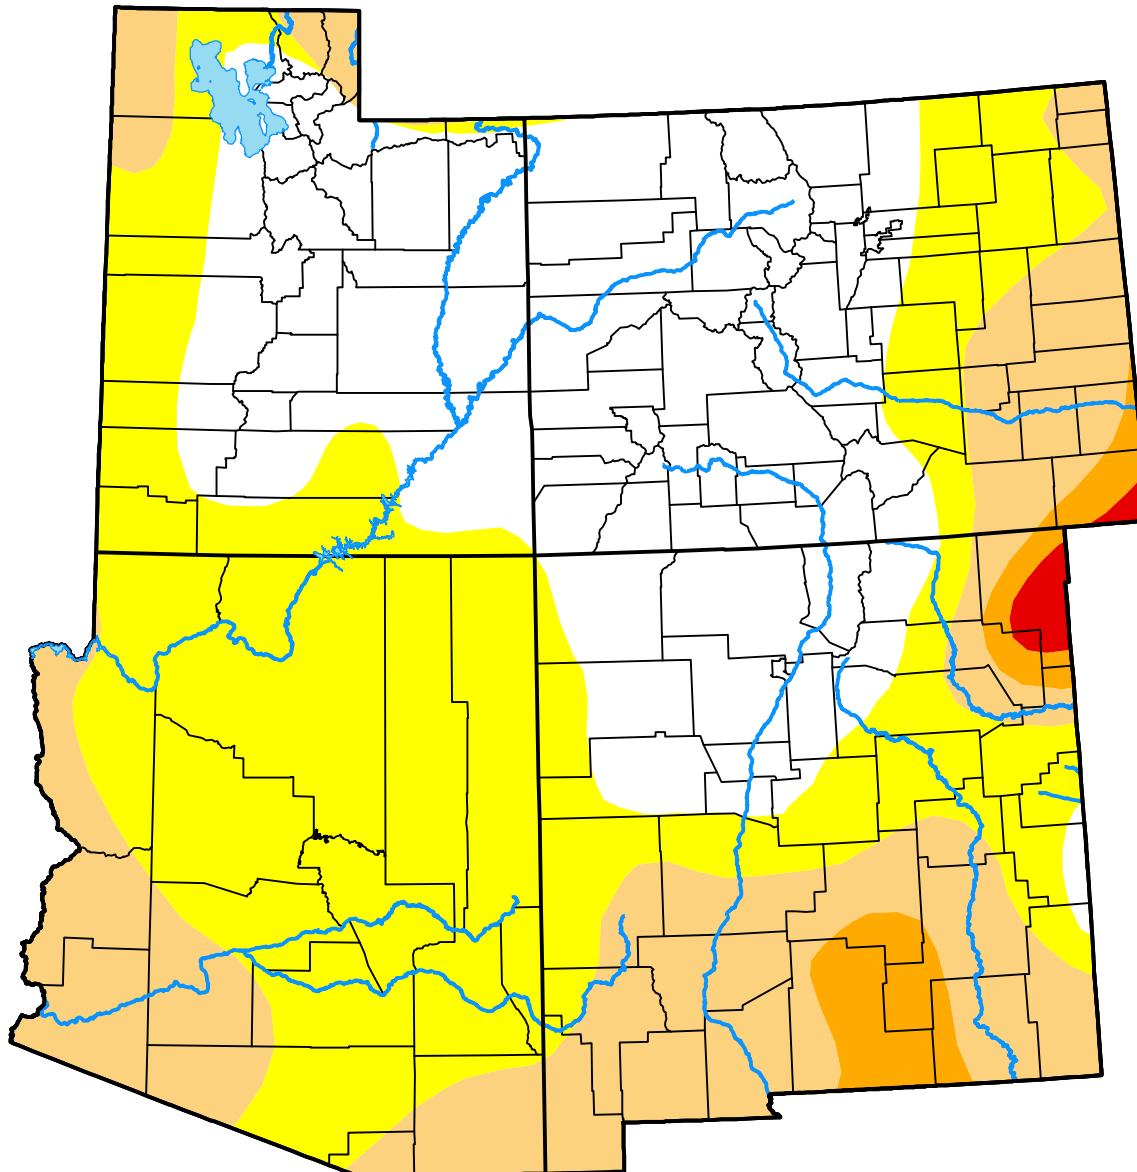

# U.S. Drought Monitor

## Four Corners (States)

May 20, 2008  
(Released Thursday, May. 22, 2008)  
Valid 8 a.m. EDT

### Intensity:

-  None
-  D0 Abnormally Dry
-  D1 Moderate Drought
-  D2 Severe Drought
-  D3 Extreme Drought
-  D4 Exceptional Drought

*The Drought Monitor focuses on broad-scale conditions. Local conditions may vary. For more information on the Drought Monitor, go to <https://droughtmonitor.unl.edu/About.aspx>*