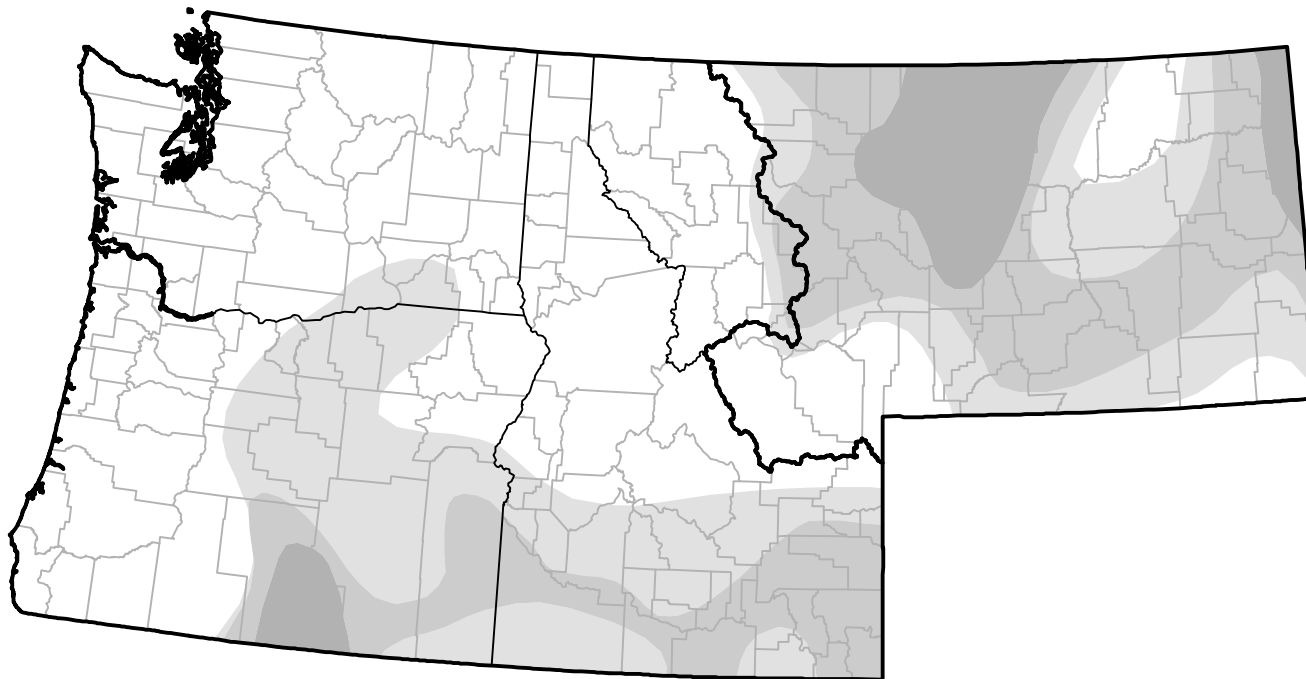

Northwest RDEWS and Surrounding Areas

Intensity:

-  None
-  D0 Abnormally Dry
-  D1 Moderate Drought
-  D2 Severe Drought
-  D3 Extreme Drought
-  D4 Exceptional Drought

The Drought Monitor focuses on broad-scale conditions. Local conditions may vary. For more information on the Drought Monitor, go to <https://droughtmonitor.unl.edu/About.aspx>