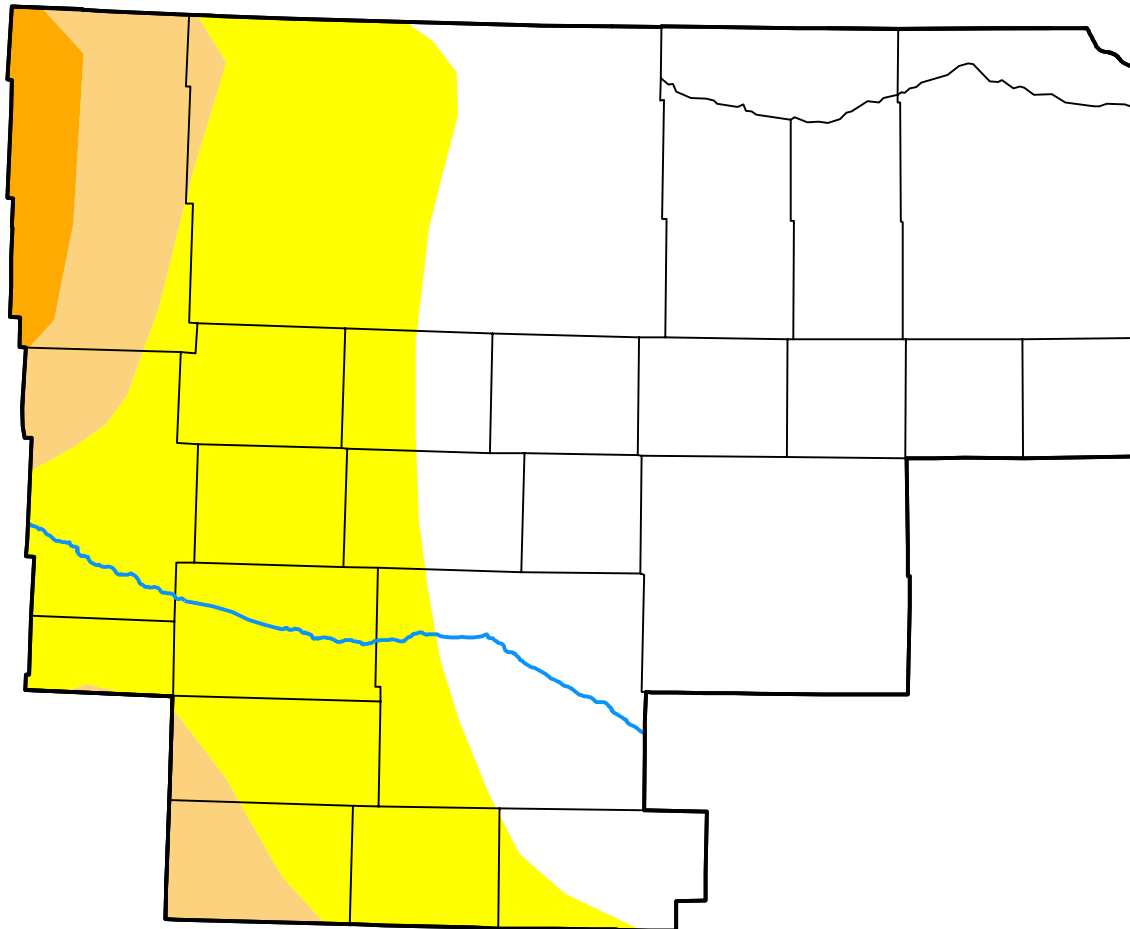

U.S. Drought Monitor

North Platte, NE WFO

May 20, 2008
 (Released Thursday, May. 22, 2008)
 Valid 8 a.m. EDT

Drought Conditions (Percent Area)

	None	D0	D1	D2	D3	D4
Current	56.06	33.25	8.26	2.43	0.00	0.00
Last Week <i>05-15-2008</i>	56.06	33.17	8.34	2.43	0.00	0.00
3 Months Ago <i>02-21-2008</i>	58.09	31.08	8.41	2.43	0.00	0.00
Start of Calendar Year <i>01-03-2008</i>	58.23	30.67	8.67	2.43	0.00	0.00
Start of Water Year <i>09-27-2007</i>	61.49	28.29	9.68	0.55	0.00	0.00
One Year Ago <i>05-24-2007</i>	77.09	14.21	8.17	0.53	0.00	0.00

Intensity:

- None
- D0 Abnormally Dry
- D1 Moderate Drought
- D2 Severe Drought
- D3 Extreme Drought
- D4 Exceptional Drought

The Drought Monitor focuses on broad-scale conditions. Local conditions may vary. For more information on the Drought Monitor, go to <https://droughtmonitor.unl.edu/About.aspx>