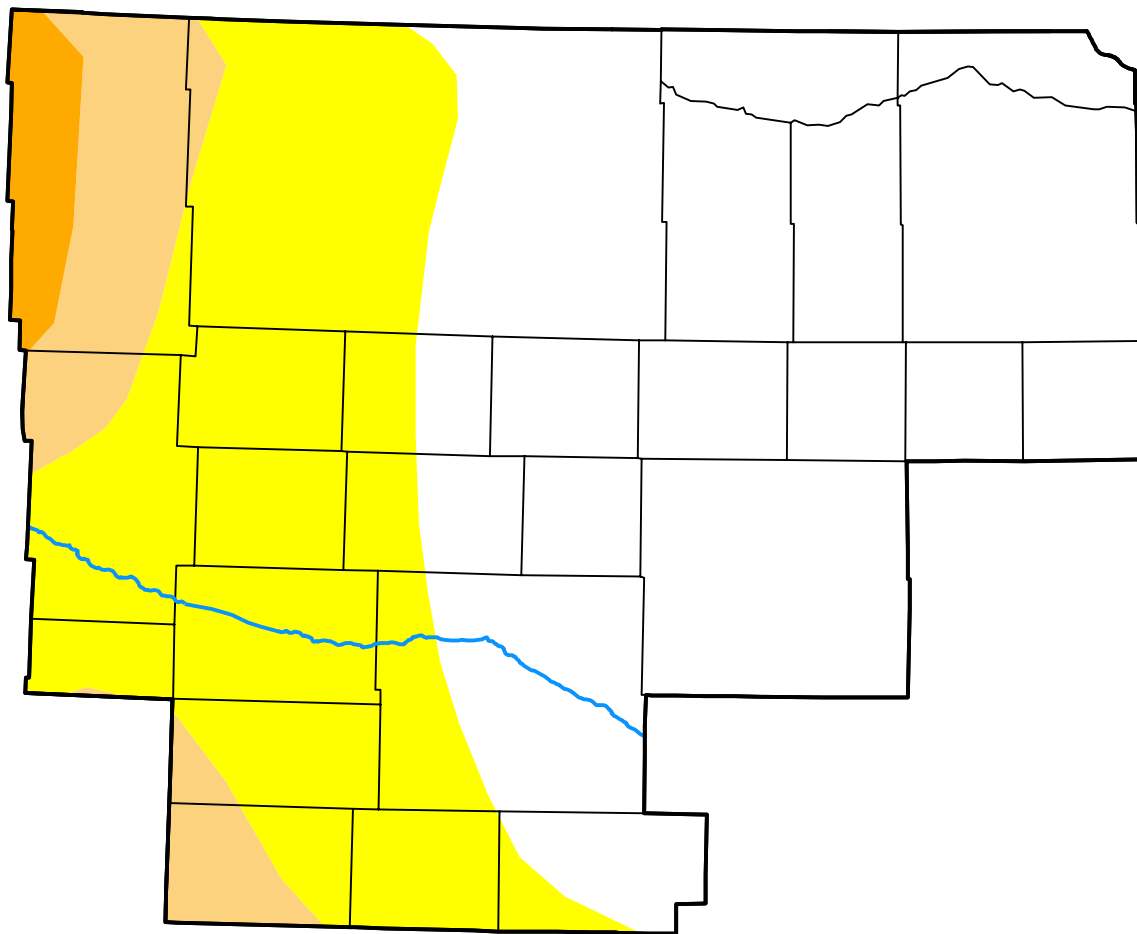

U.S. Drought Monitor

North Platte, NE WFO

May 20, 2008
 (Released Thursday, May. 22, 2008)
 Valid 8 a.m. EDT

Drought Conditions (Percent Area)

	None	D0-D4	D1-D4	D2-D4	D3-D4	D4
Current	56.06	43.94	10.69	2.43	0.00	0.00
Last Week <i>05-15-2008</i>	56.06	43.94	10.77	2.43	0.00	0.00
3 Months Ago <i>02-21-2008</i>	58.09	41.91	10.83	2.43	0.00	0.00
Start of Calendar Year <i>01-03-2008</i>	58.23	41.77	11.10	2.43	0.00	0.00
Start of Water Year <i>09-27-2007</i>	61.49	38.51	10.23	0.55	0.00	0.00
One Year Ago <i>05-24-2007</i>	77.09	22.91	8.70	0.53	0.00	0.00

Intensity:

- None
- D0 Abnormally Dry
- D1 Moderate Drought
- D2 Severe Drought
- D3 Extreme Drought
- D4 Exceptional Drought

The Drought Monitor focuses on broad-scale conditions. Local conditions may vary. For more information on the Drought Monitor, go to <https://droughtmonitor.unl.edu/About.aspx>