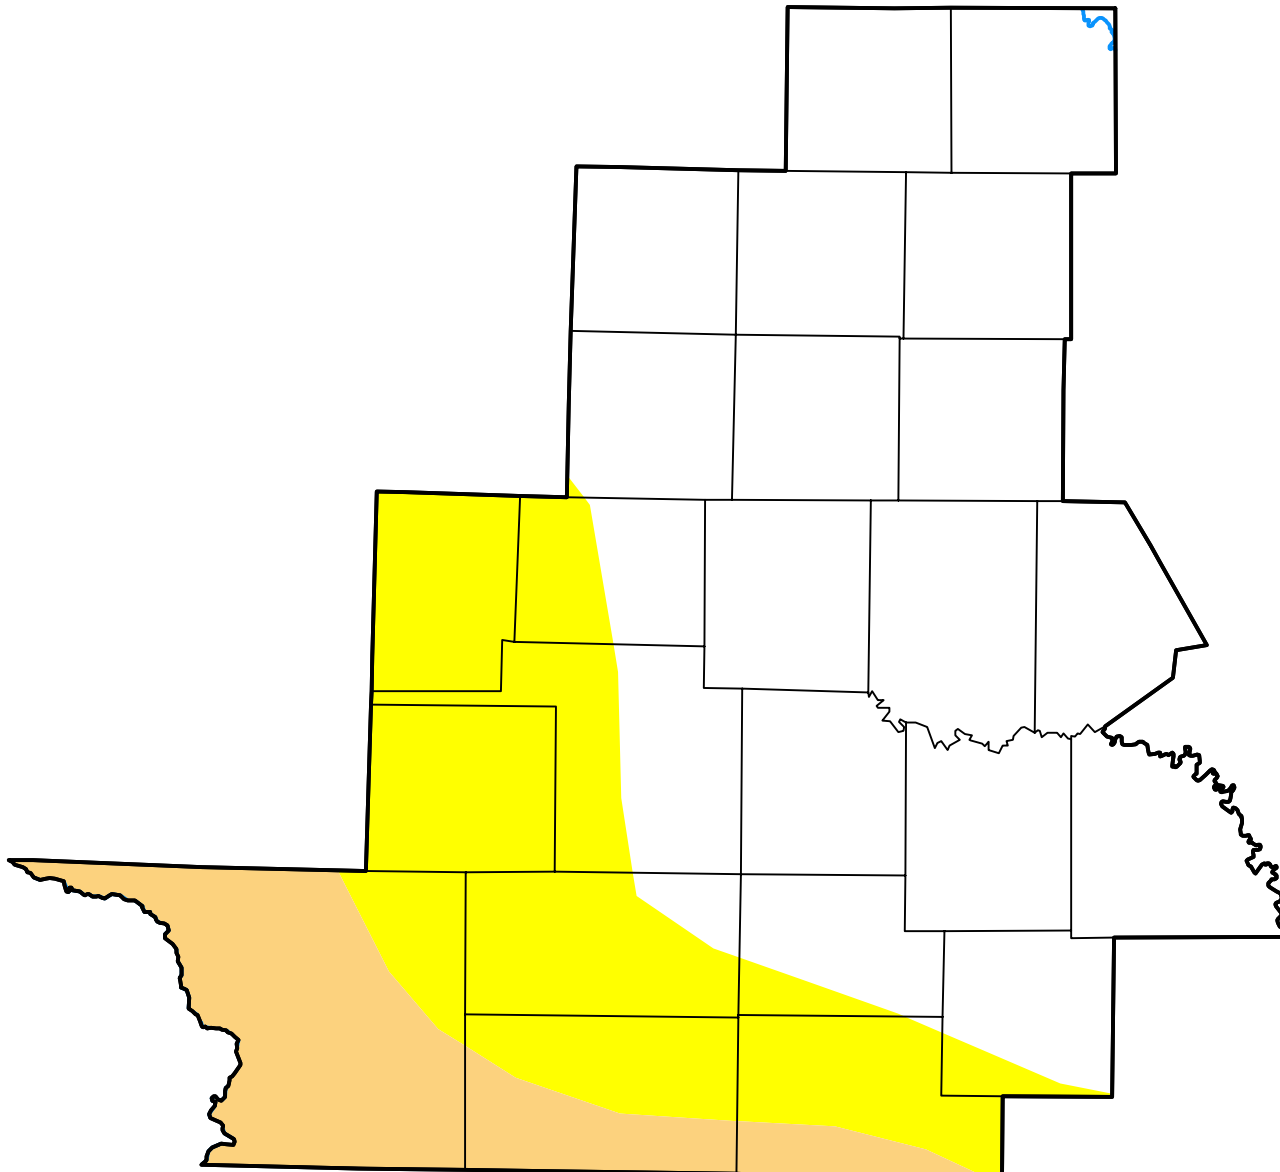

U.S. Drought Monitor

San Angelo, TX WFO

May 20, 2008
(Released Thursday, May. 22, 2008)
Valid 8 a.m. EDT

Intensity:

-  None
-  D0 Abnormally Dry
-  D1 Moderate Drought
-  D2 Severe Drought
-  D3 Extreme Drought
-  D4 Exceptional Drought

The Drought Monitor focuses on broad-scale conditions. Local conditions may vary. For more information on the Drought Monitor, go to <https://droughtmonitor.unl.edu/About.aspx>

Author:

David Miskus
NOAA/NWS/NCEP/CPC