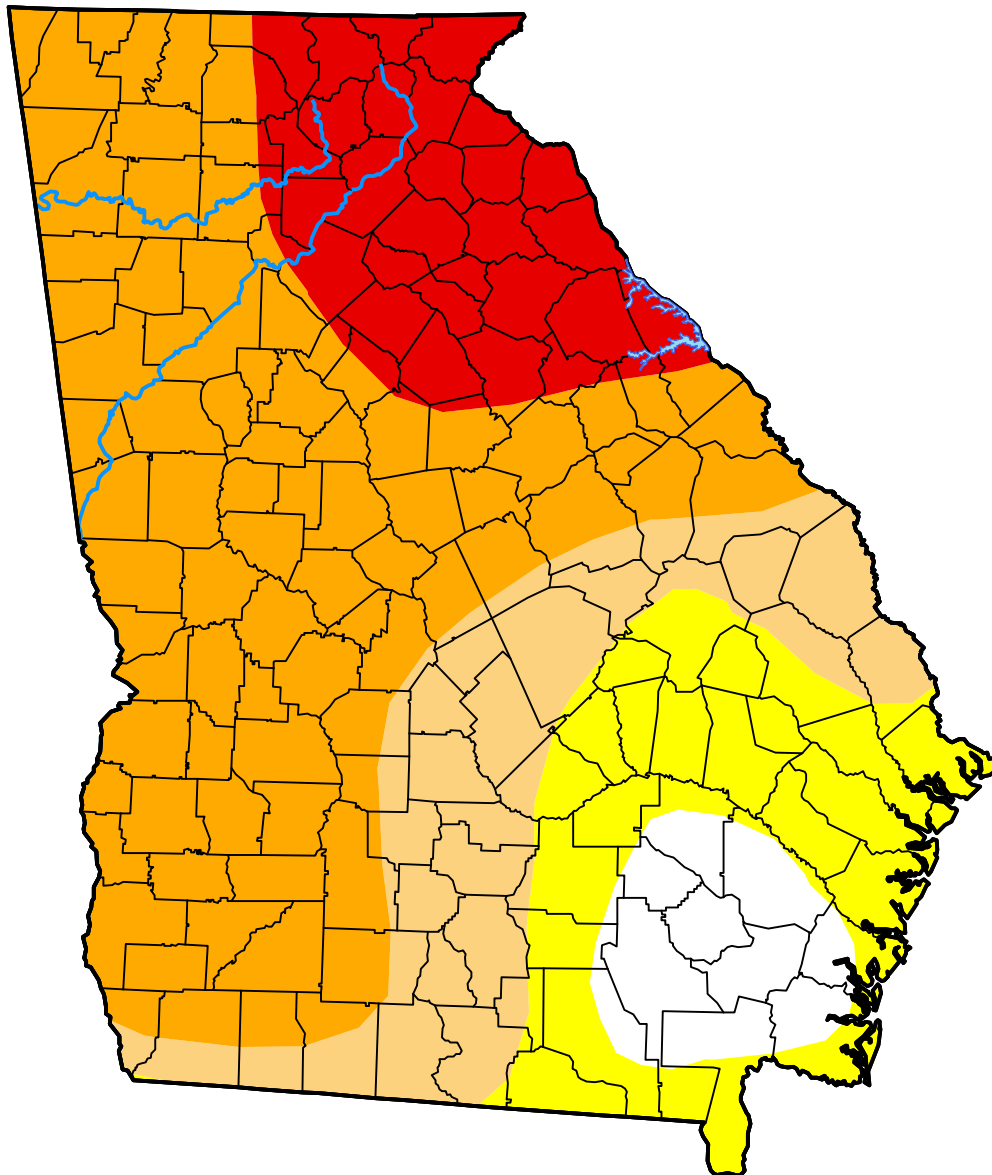

U.S. Drought Monitor

Georgia

July 8, 2008
(Released Thursday, Jul. 10, 2008)
Valid 8 a.m. EDT

Intensity:

-  None
-  D0 Abnormally Dry
-  D1 Moderate Drought
-  D2 Severe Drought
-  D3 Extreme Drought
-  D4 Exceptional Drought

The Drought Monitor focuses on broad-scale conditions. Local conditions may vary. For more information on the Drought Monitor, go to <https://droughtmonitor.unl.edu/About.aspx>

Author:

Richard Tinker
CPC/NOAA/NWS/NCEP