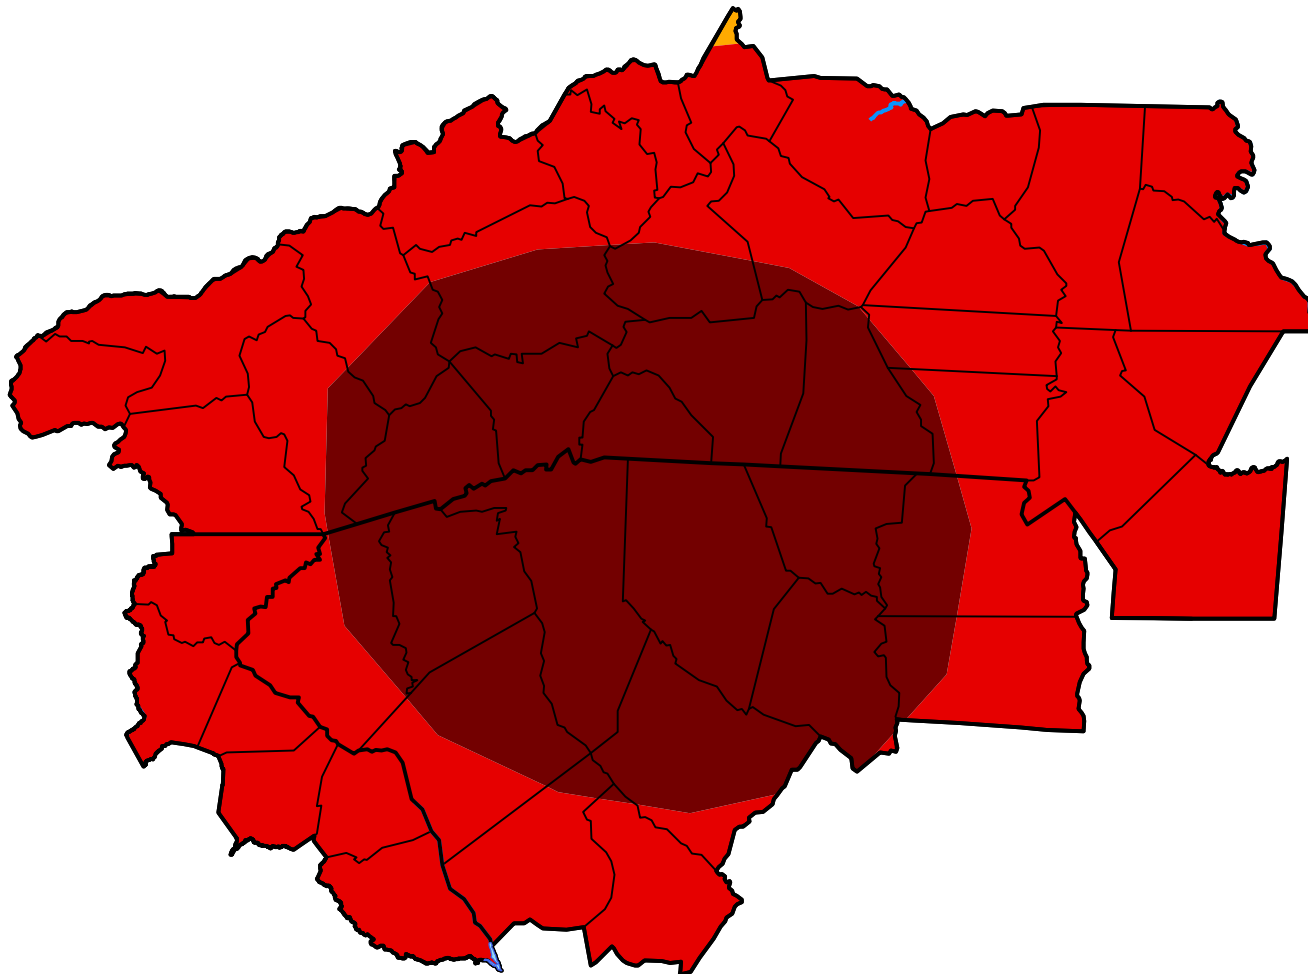

U.S. Drought Monitor

Greenville-Spartanburg, SC WFO

July 8, 2008

(Released Thursday, Jul. 10, 2008)

Valid 8 a.m. EDT

Intensity:

-  None
-  D0 Abnormally Dry
-  D1 Moderate Drought
-  D2 Severe Drought
-  D3 Extreme Drought
-  D4 Exceptional Drought

The Drought Monitor focuses on broad-scale conditions. Local conditions may vary. For more information on the Drought Monitor, go to <https://droughtmonitor.unl.edu/About.aspx>

Author:

Richard Tinker
CPC/NOAA/NWS/NCEP