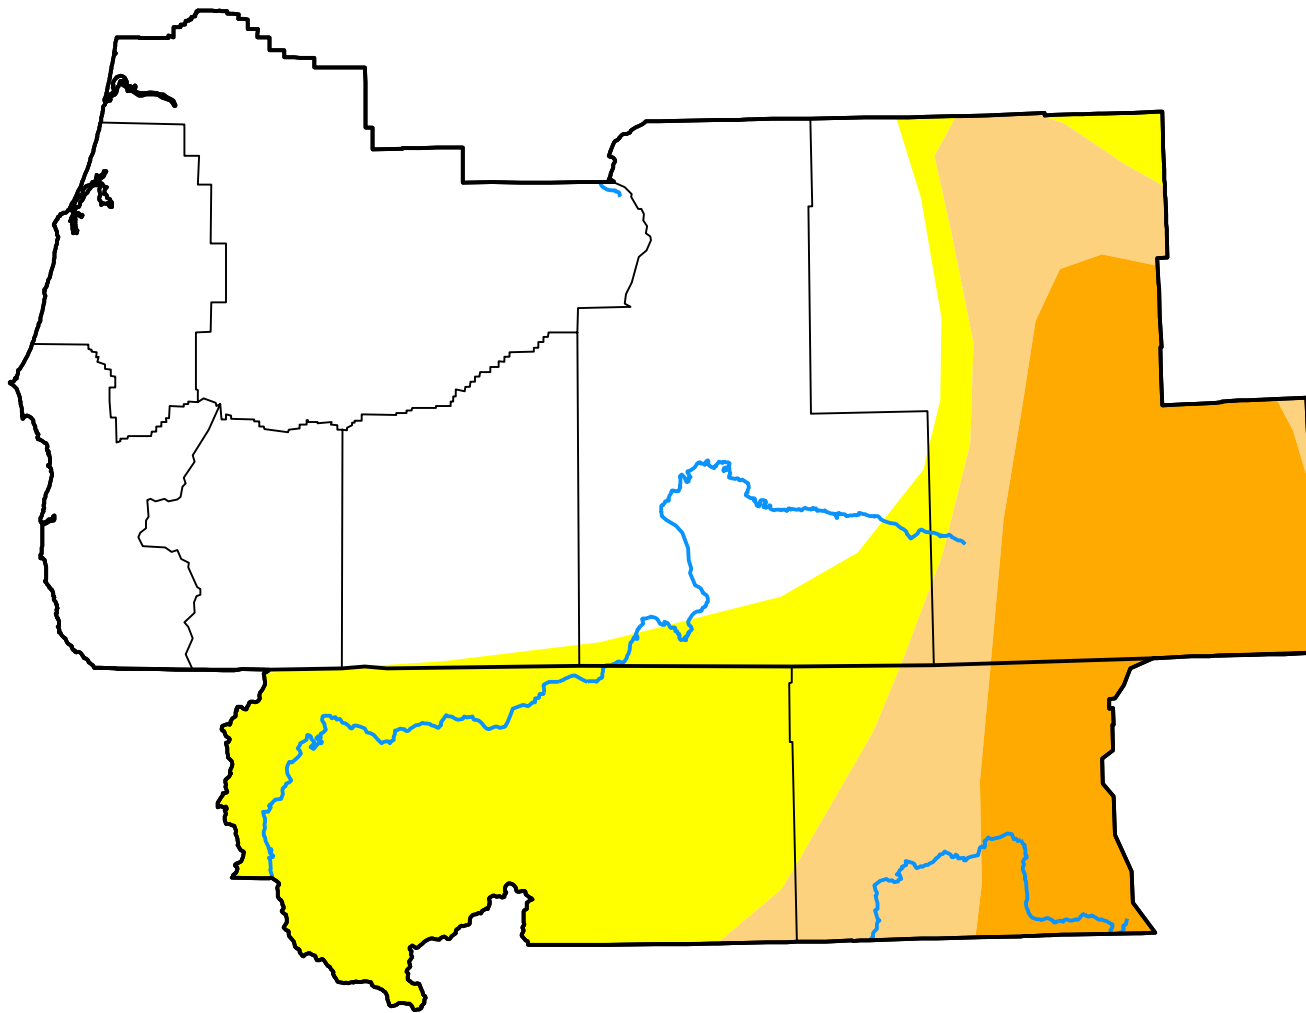

U.S. Drought Monitor Medford, OR WFO

July 8, 2008
(Released Thursday, Jul. 10, 2008)
Valid 8 a.m. EDT

Intensity:

-  None
-  D0 Abnormally Dry
-  D1 Moderate Drought
-  D2 Severe Drought
-  D3 Extreme Drought
-  D4 Exceptional Drought

The Drought Monitor focuses on broad-scale conditions. Local conditions may vary. For more information on the Drought Monitor, go to <https://droughtmonitor.unl.edu/About.aspx>

Author:

Richard Tinker
CPC/NOAA/NWS/NCEP