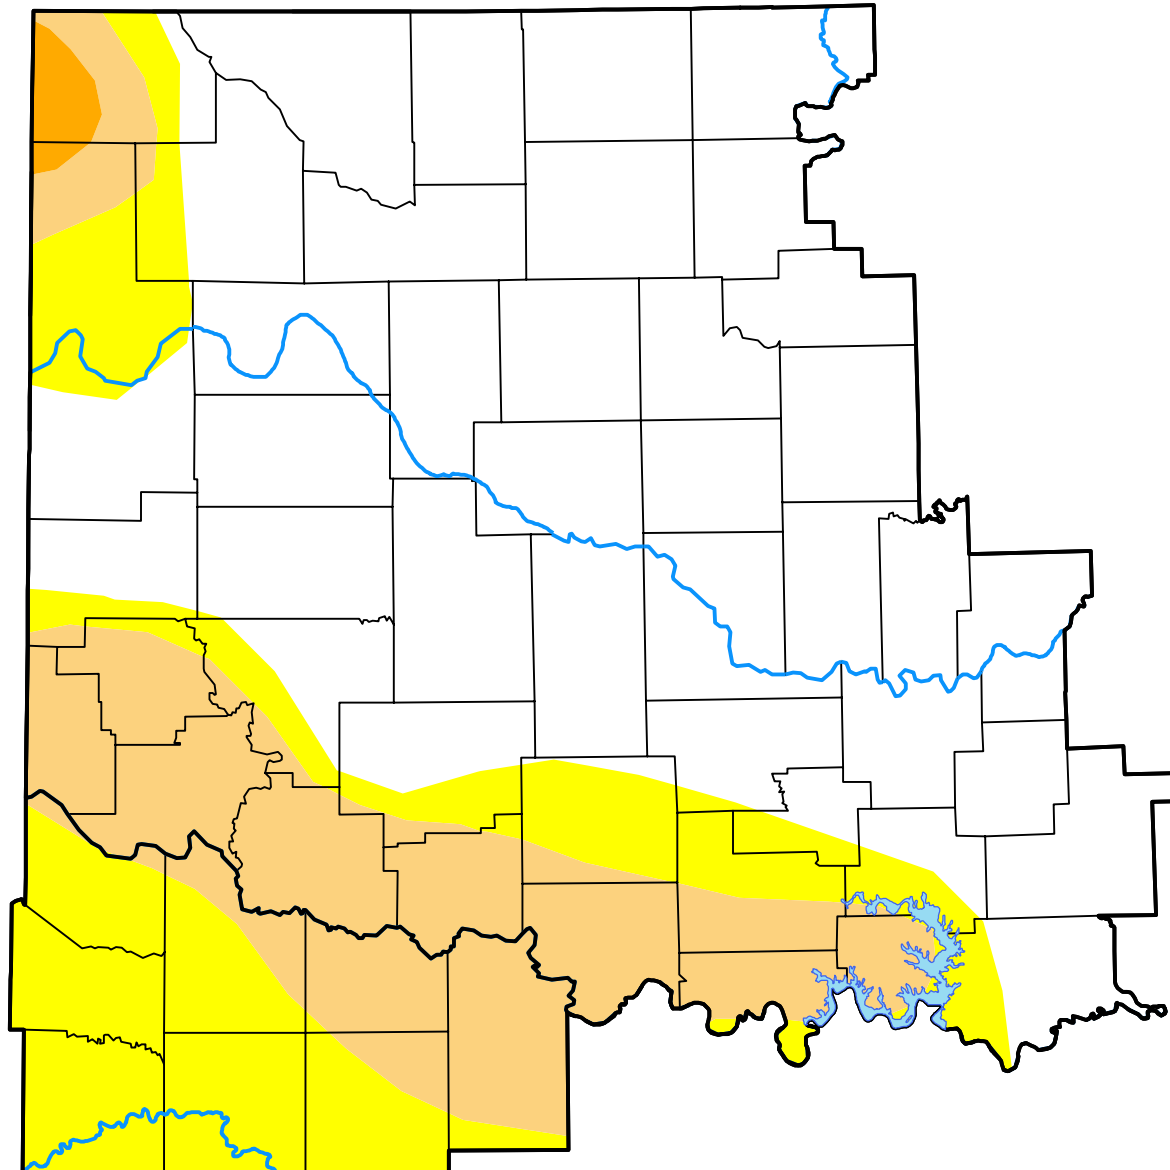

U.S. Drought Monitor

Norman, OK WFO

July 8, 2008
(Released Thursday, Jul. 10, 2008)
Valid 8 a.m. EDT

Intensity:

-  None
-  D0 Abnormally Dry
-  D1 Moderate Drought
-  D2 Severe Drought
-  D3 Extreme Drought
-  D4 Exceptional Drought

The Drought Monitor focuses on broad-scale conditions. Local conditions may vary. For more information on the Drought Monitor, go to <https://droughtmonitor.unl.edu/About.aspx>

Author:

Richard Tinker
CPC/NOAA/NWS/NCEP