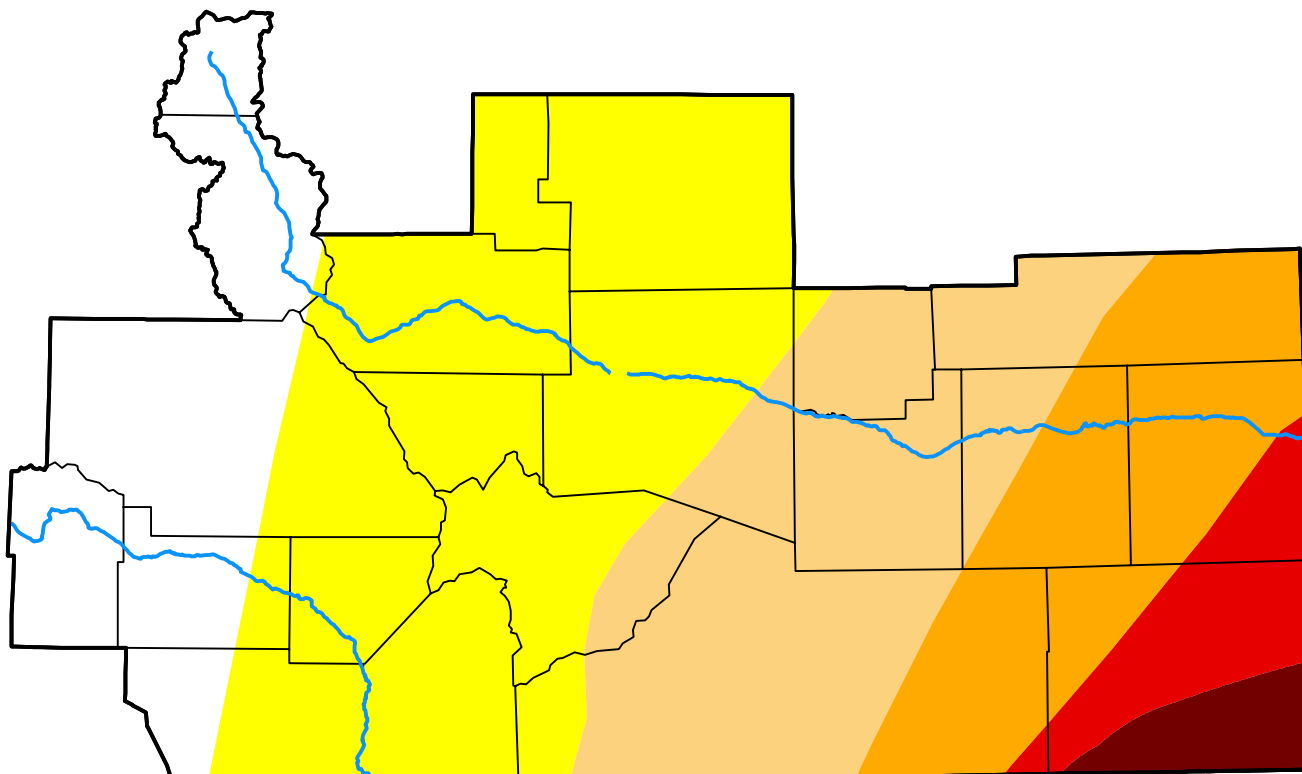

U.S. Drought Monitor Pueblo, CO WFO

July 8, 2008
(Released Thursday, Jul. 10, 2008)
Valid 8 a.m. EDT

Intensity:

-  None
-  D0 Abnormally Dry
-  D1 Moderate Drought
-  D2 Severe Drought
-  D3 Extreme Drought
-  D4 Exceptional Drought

The Drought Monitor focuses on broad-scale conditions. Local conditions may vary. For more information on the Drought Monitor, go to <https://droughtmonitor.unl.edu/About.aspx>

Author:

Richard Tinker
CPC/NOAA/NWS/NCEP