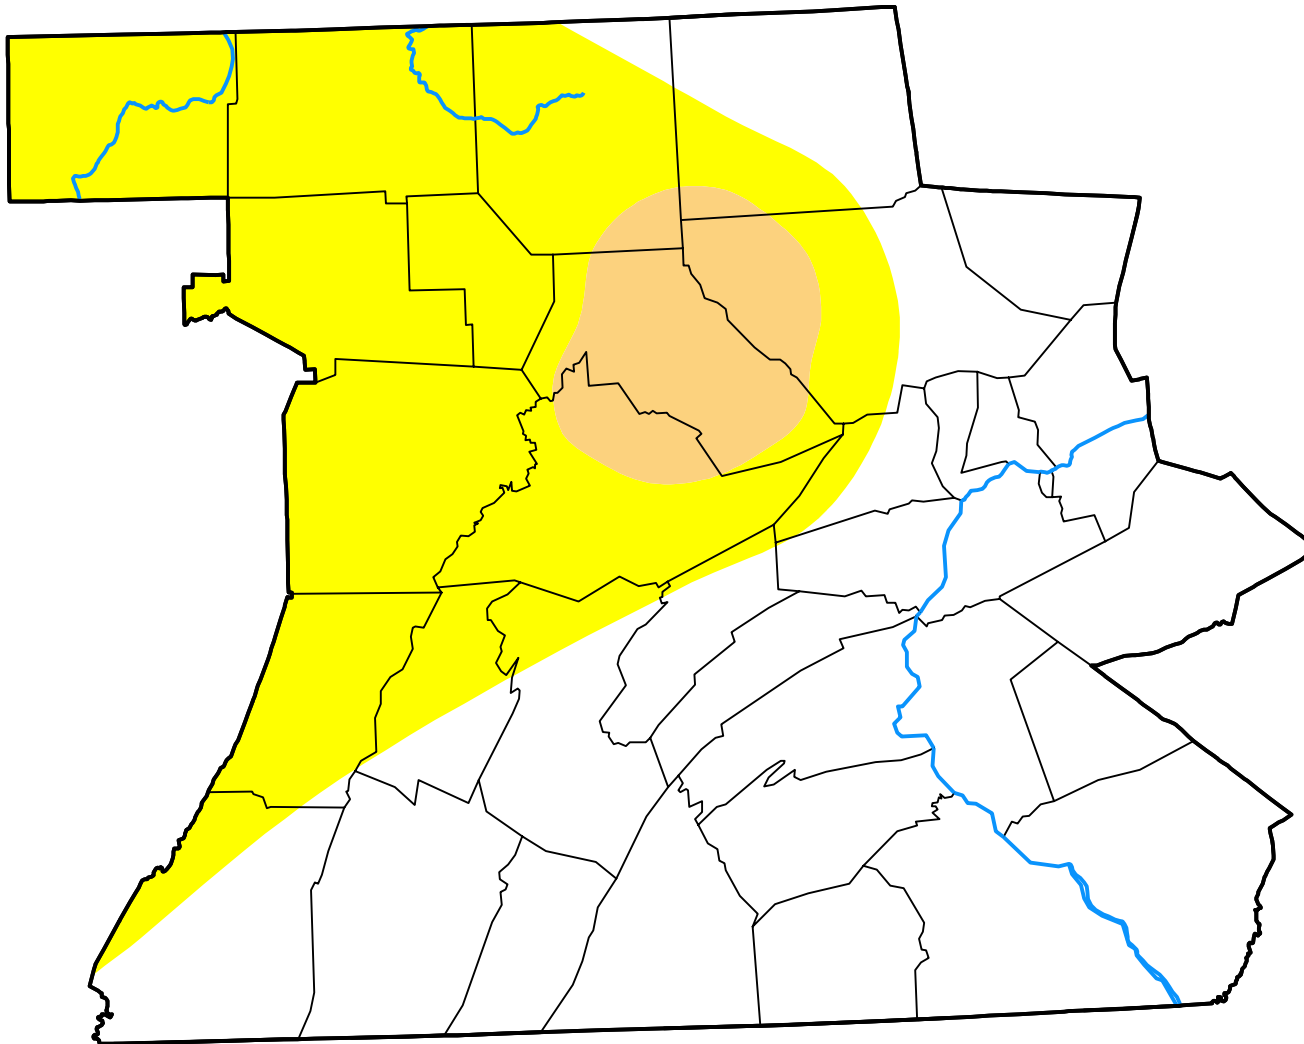

U.S. Drought Monitor

State College, PA WFO

October 14, 2008
(Released Thursday, Oct. 16, 2008)
Valid 8 a.m. EDT

Intensity:

-  None
-  D0 Abnormally Dry
-  D1 Moderate Drought
-  D2 Severe Drought
-  D3 Extreme Drought
-  D4 Exceptional Drought

The Drought Monitor focuses on broad-scale conditions. Local conditions may vary. For more information on the Drought Monitor, go to <https://droughtmonitor.unl.edu/About.aspx>

Author:

Richard Tinker
CPC/NOAA/NWS/NCEP