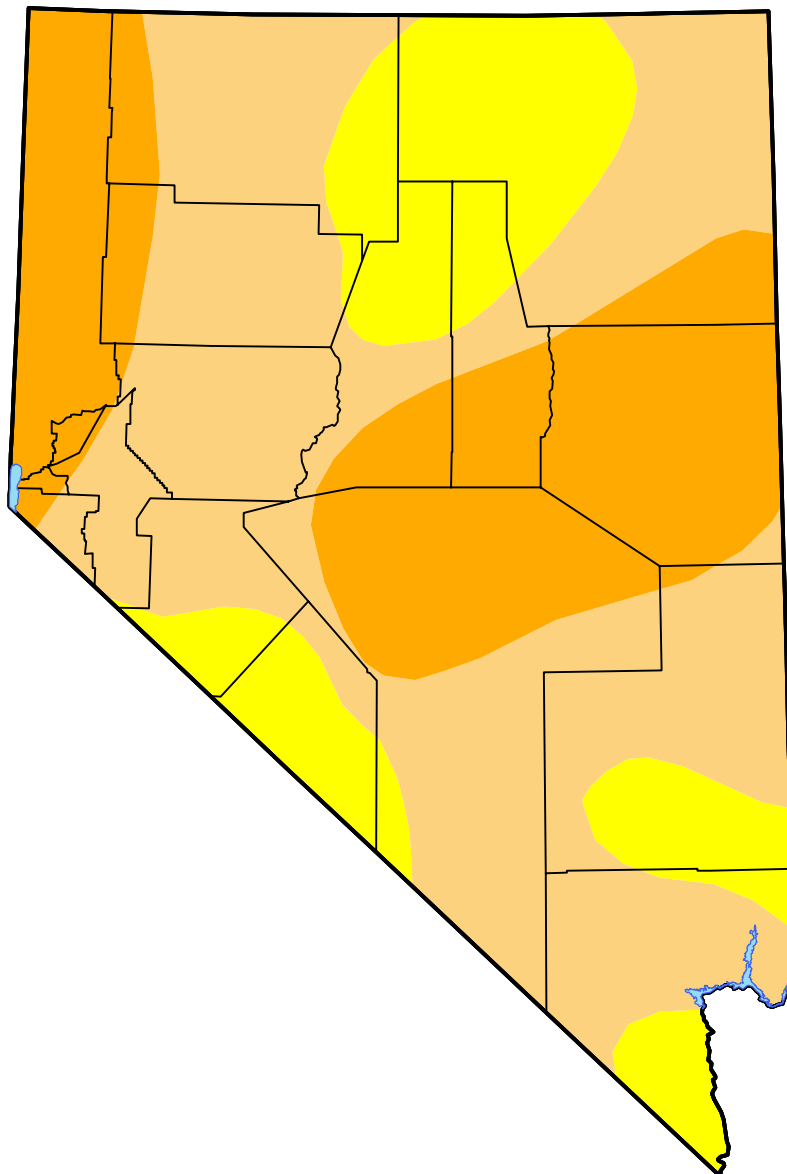

U.S. Drought Monitor

Nevada

December 16, 2008
(Released Thursday, Dec. 18, 2008)
Valid 7 a.m. EST

Intensity:

-  None
-  D0 Abnormally Dry
-  D1 Moderate Drought
-  D2 Severe Drought
-  D3 Extreme Drought
-  D4 Exceptional Drought

The Drought Monitor focuses on broad-scale conditions. Local conditions may vary. For more information on the Drought Monitor, go to <https://droughtmonitor.unl.edu/About.aspx>

Author:

Jay Lawrimore
NOAA/NESDIS/NCEI