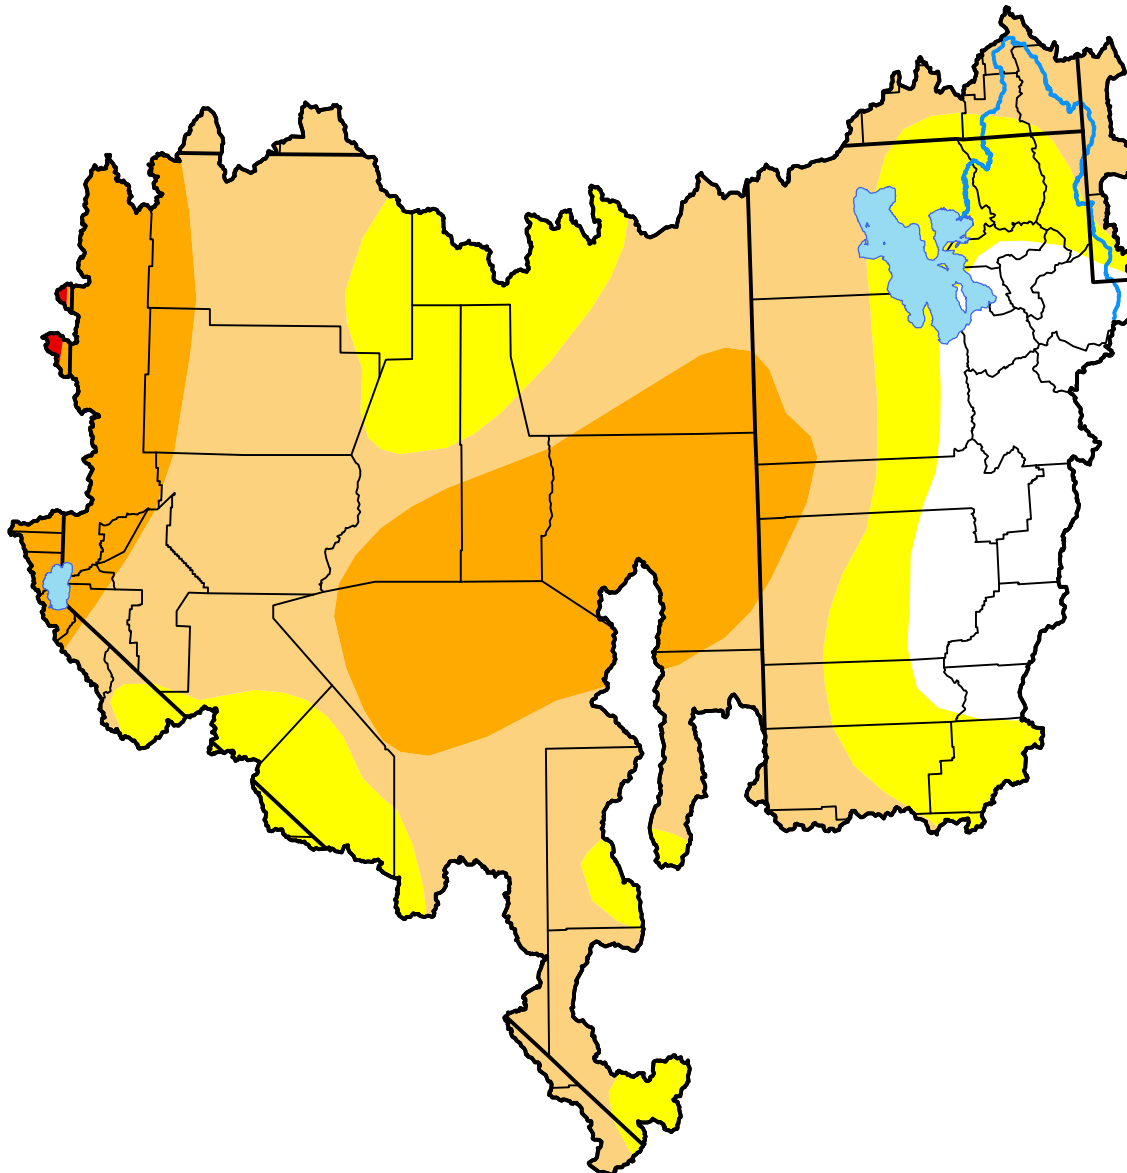

# U.S. Drought Monitor

## Great Basin Watershed

December 16, 2008  
(Released Thursday, Dec. 18, 2008)  
Valid 7 a.m. EST

### Intensity:

-  None
-  D0 Abnormally Dry
-  D1 Moderate Drought
-  D2 Severe Drought
-  D3 Extreme Drought
-  D4 Exceptional Drought

*The Drought Monitor focuses on broad-scale conditions. Local conditions may vary. For more information on the Drought Monitor, go to <https://droughtmonitor.unl.edu/About.aspx>*