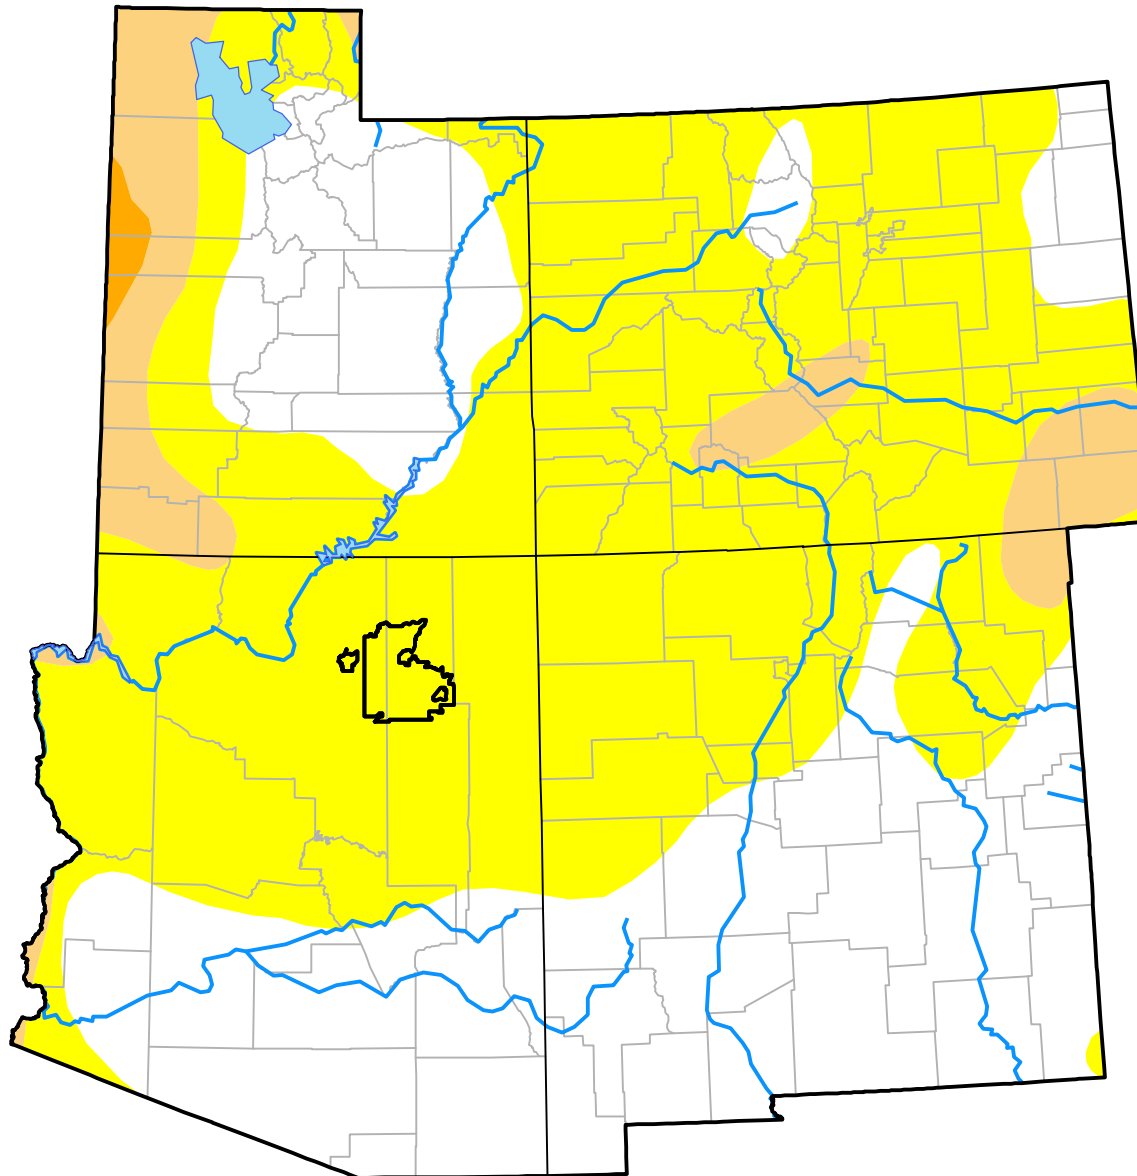

Opportunity RDEWS and Surrounding Areas

Intensity:

-  None
-  D0 Abnormally Dry
-  D1 Moderate Drought
-  D2 Severe Drought
-  D3 Extreme Drought
-  D4 Exceptional Drought

The Drought Monitor focuses on broad-scale conditions. Local conditions may vary. For more information on the Drought Monitor, go to <https://droughtmonitor.unl.edu/About.aspx>

Author:

Jay Lawrimore
NOAA/NESDIS/NCEI