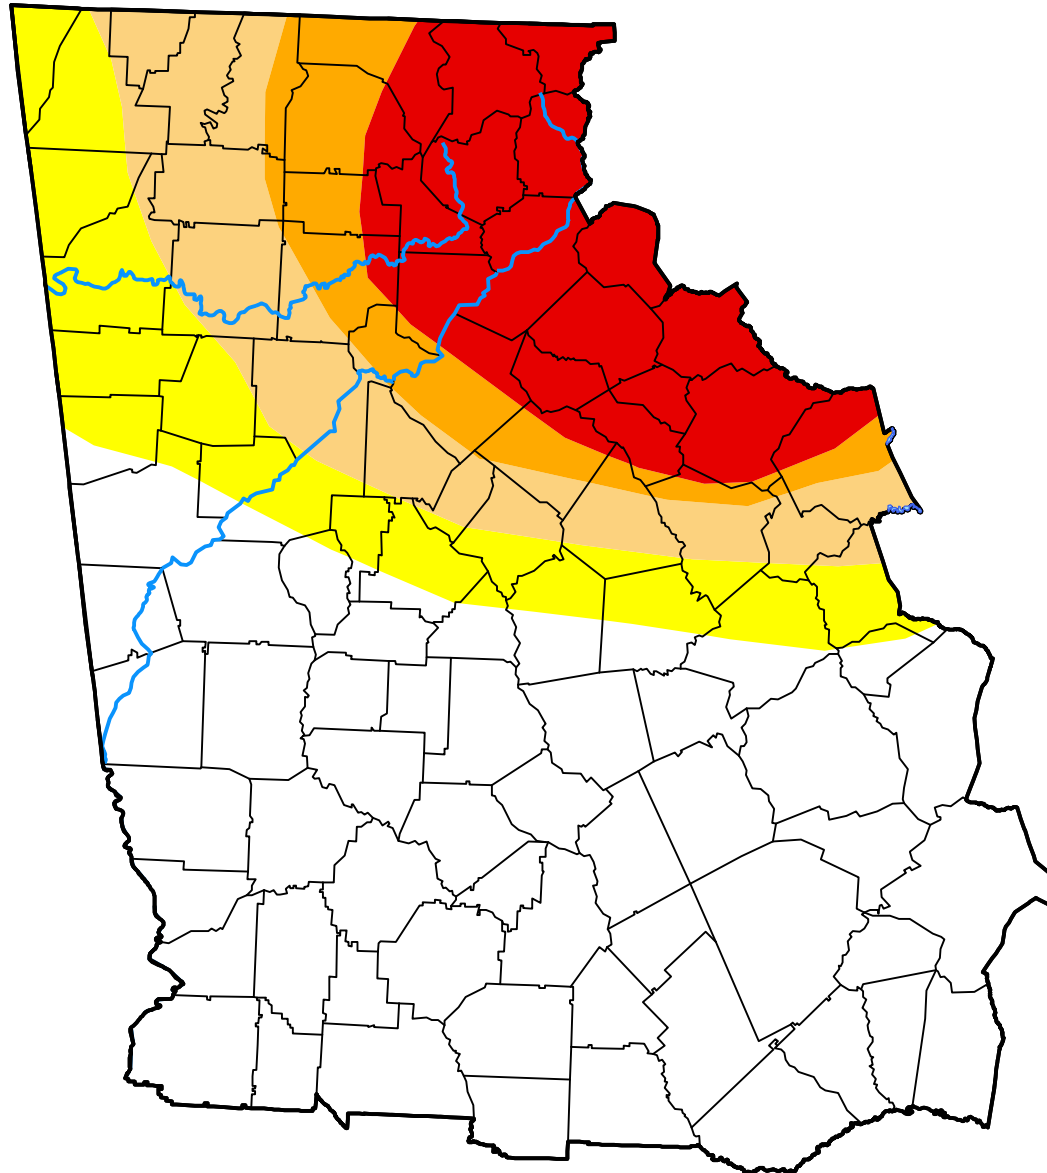

U.S. Drought Monitor

Peachtree City, GA WFO

December 16, 2008
(Released Thursday, Dec. 18, 2008)
Valid 7 a.m. EST

Intensity:

-  None
-  D0 Abnormally Dry
-  D1 Moderate Drought
-  D2 Severe Drought
-  D3 Extreme Drought
-  D4 Exceptional Drought

The Drought Monitor focuses on broad-scale conditions. Local conditions may vary. For more information on the Drought Monitor, go to <https://droughtmonitor.unl.edu/About.aspx>

Author:

Jay Lawrimore
NOAA/NESDIS/NCEI