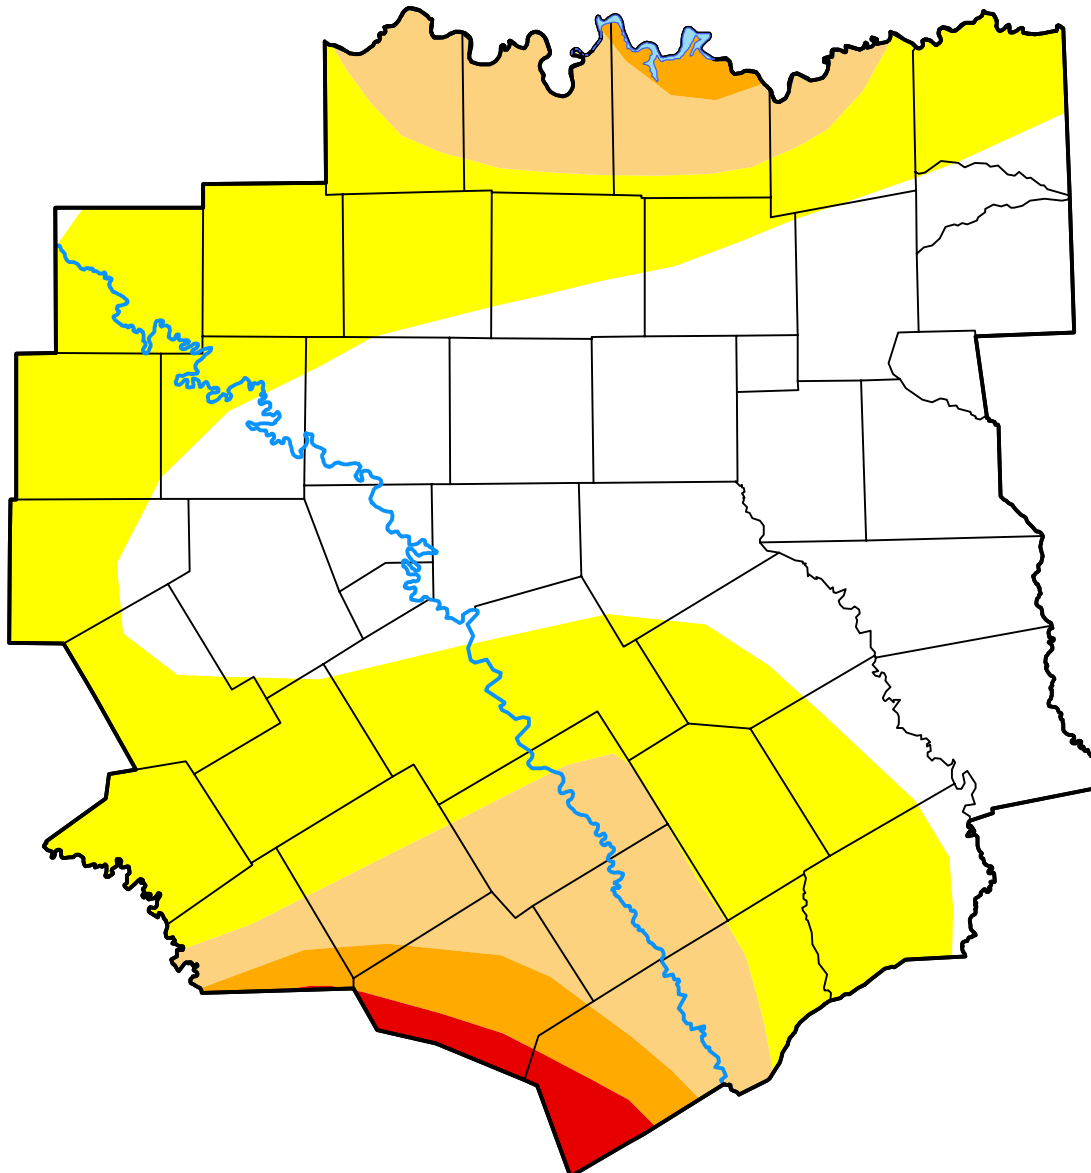

U.S. Drought Monitor

Fort Worth/Dallas, TX WFO

December 16, 2008
(Released Thursday, Dec. 18, 2008)
Valid 7 a.m. EST

Intensity:

-  None
-  D0 Abnormally Dry
-  D1 Moderate Drought
-  D2 Severe Drought
-  D3 Extreme Drought
-  D4 Exceptional Drought

The Drought Monitor focuses on broad-scale conditions. Local conditions may vary. For more information on the Drought Monitor, go to <https://droughtmonitor.unl.edu/About.aspx>

Author:

Jay Lawrimore
NOAA/NESDIS/NCEI