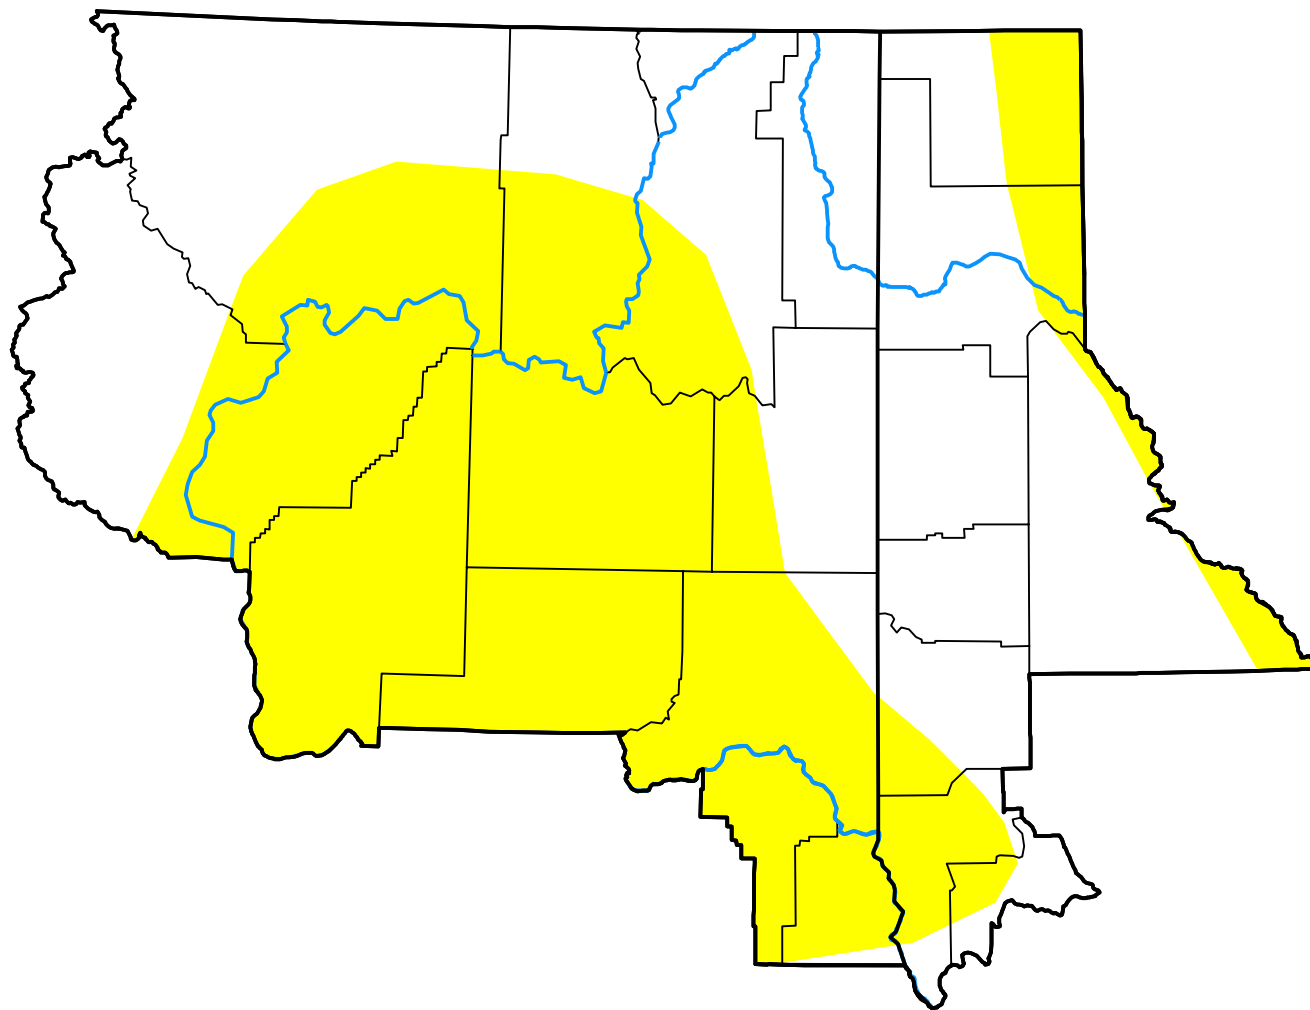

U.S. Drought Monitor Spokane, WA WFO

December 16, 2008
(Released Thursday, Dec. 18, 2008)
Valid 7 a.m. EST

Intensity:

-  None
-  D0 Abnormally Dry
-  D1 Moderate Drought
-  D2 Severe Drought
-  D3 Extreme Drought
-  D4 Exceptional Drought

The Drought Monitor focuses on broad-scale conditions. Local conditions may vary. For more information on the Drought Monitor, go to <https://droughtmonitor.unl.edu/About.aspx>

Author:

Jay Lawrimore
NOAA/NESDIS/NCEI