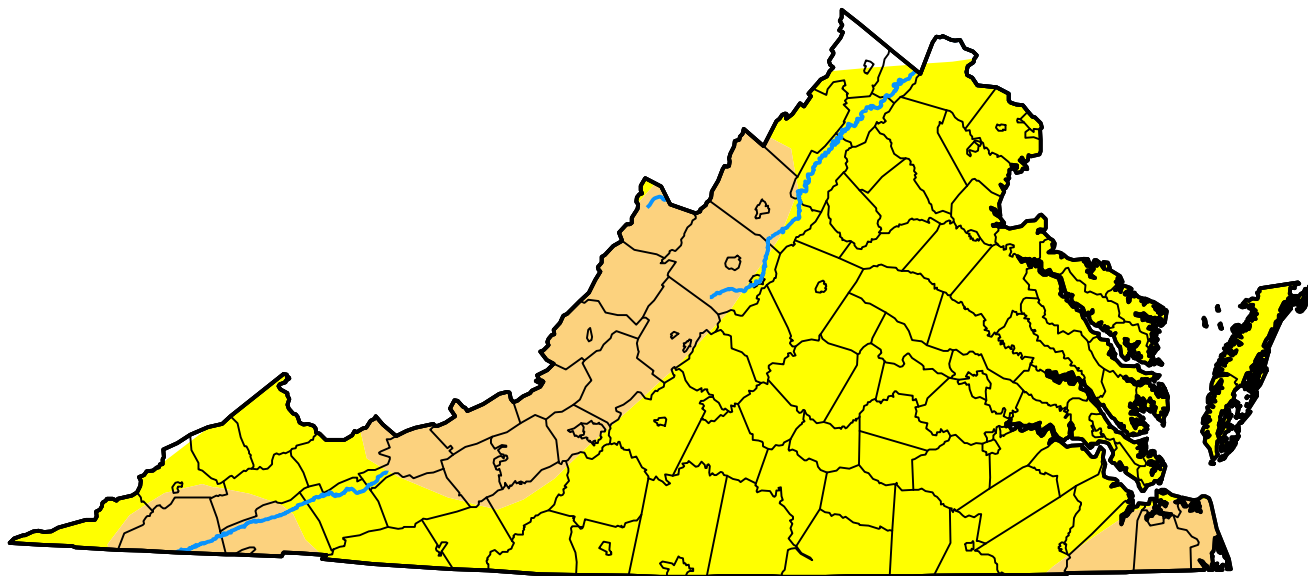

# U.S. Drought Monitor Virginia

**February 24, 2009**  
(Released Thursday, Feb. 26, 2009)  
Valid 7 a.m. EST

## Intensity:

-  None
-  D0 Abnormally Dry
-  D1 Moderate Drought
-  D2 Severe Drought
-  D3 Extreme Drought
-  D4 Exceptional Drought

*The Drought Monitor focuses on broad-scale conditions. Local conditions may vary. For more information on the Drought Monitor, go to <https://droughtmonitor.unl.edu/About.aspx>*