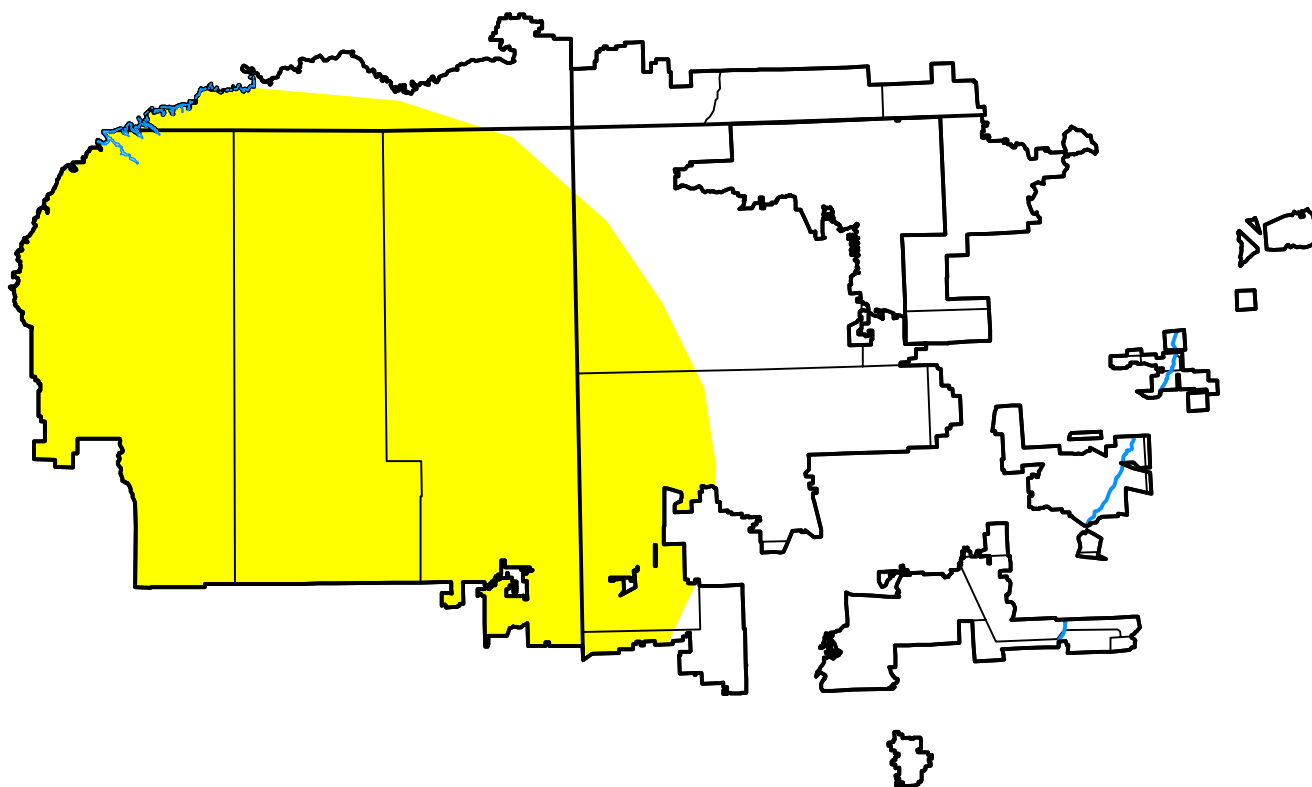

# U.S. Drought Monitor 4 Corners

**August 4, 2009**  
(Released Thursday, Aug. 6, 2009)  
Valid 8 a.m. EDT

## Intensity:

-  None
-  D0 Abnormally Dry
-  D1 Moderate Drought
-  D2 Severe Drought
-  D3 Extreme Drought
-  D4 Exceptional Drought

*The Drought Monitor focuses on broad-scale conditions. Local conditions may vary. For more information on the Drought Monitor, go to <https://droughtmonitor.unl.edu/About.aspx>*