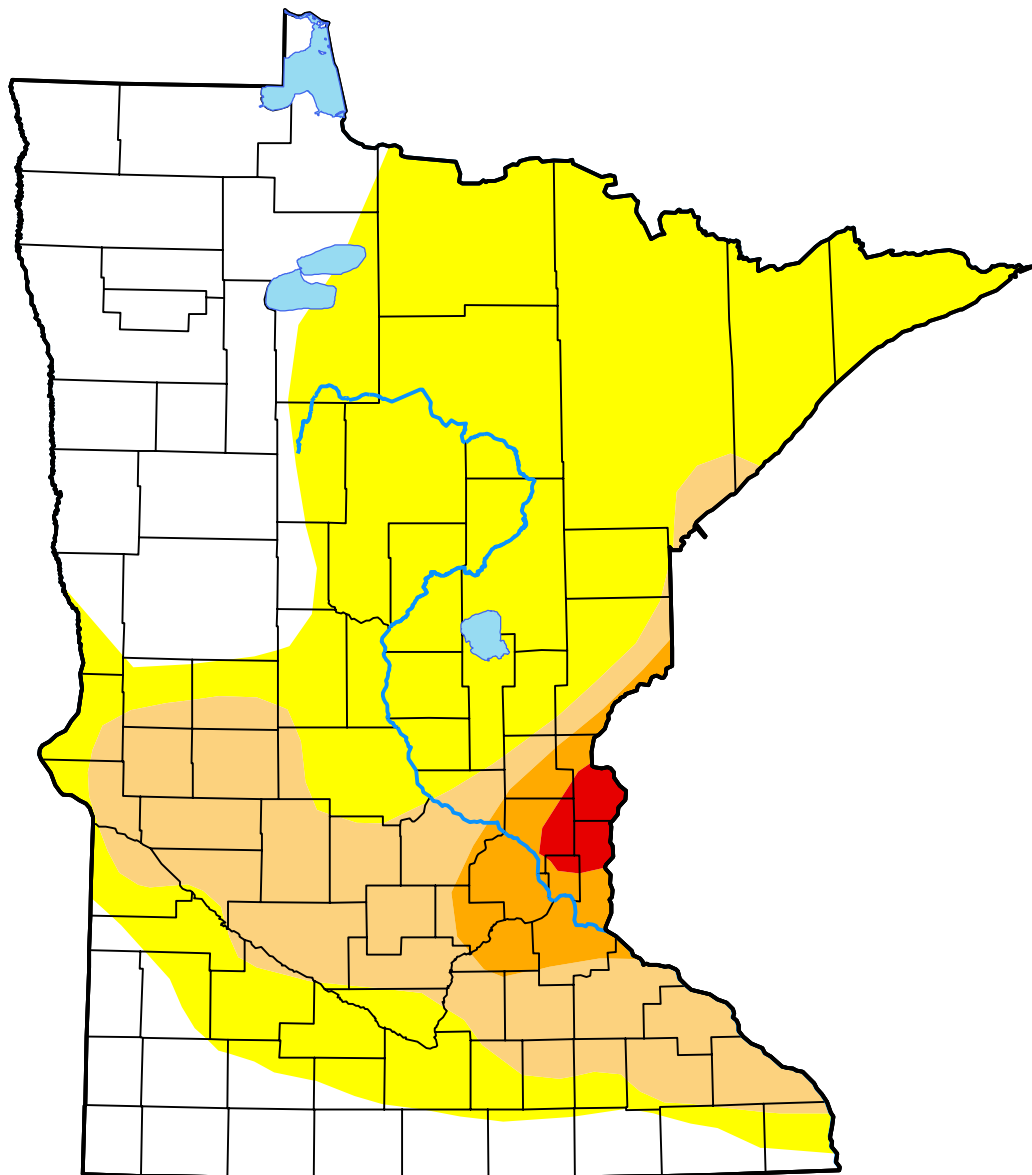

U.S. Drought Monitor

Minnesota

August 4, 2009
(Released Thursday, Aug. 6, 2009)
Valid 8 a.m. EDT

Intensity:

-  None
-  D0 Abnormally Dry
-  D1 Moderate Drought
-  D2 Severe Drought
-  D3 Extreme Drought
-  D4 Exceptional Drought

The Drought Monitor focuses on broad-scale conditions. Local conditions may vary. For more information on the Drought Monitor, go to <https://droughtmonitor.unl.edu/About.aspx>

Author:

Mark Svoboda
National Drought Mitigation Center