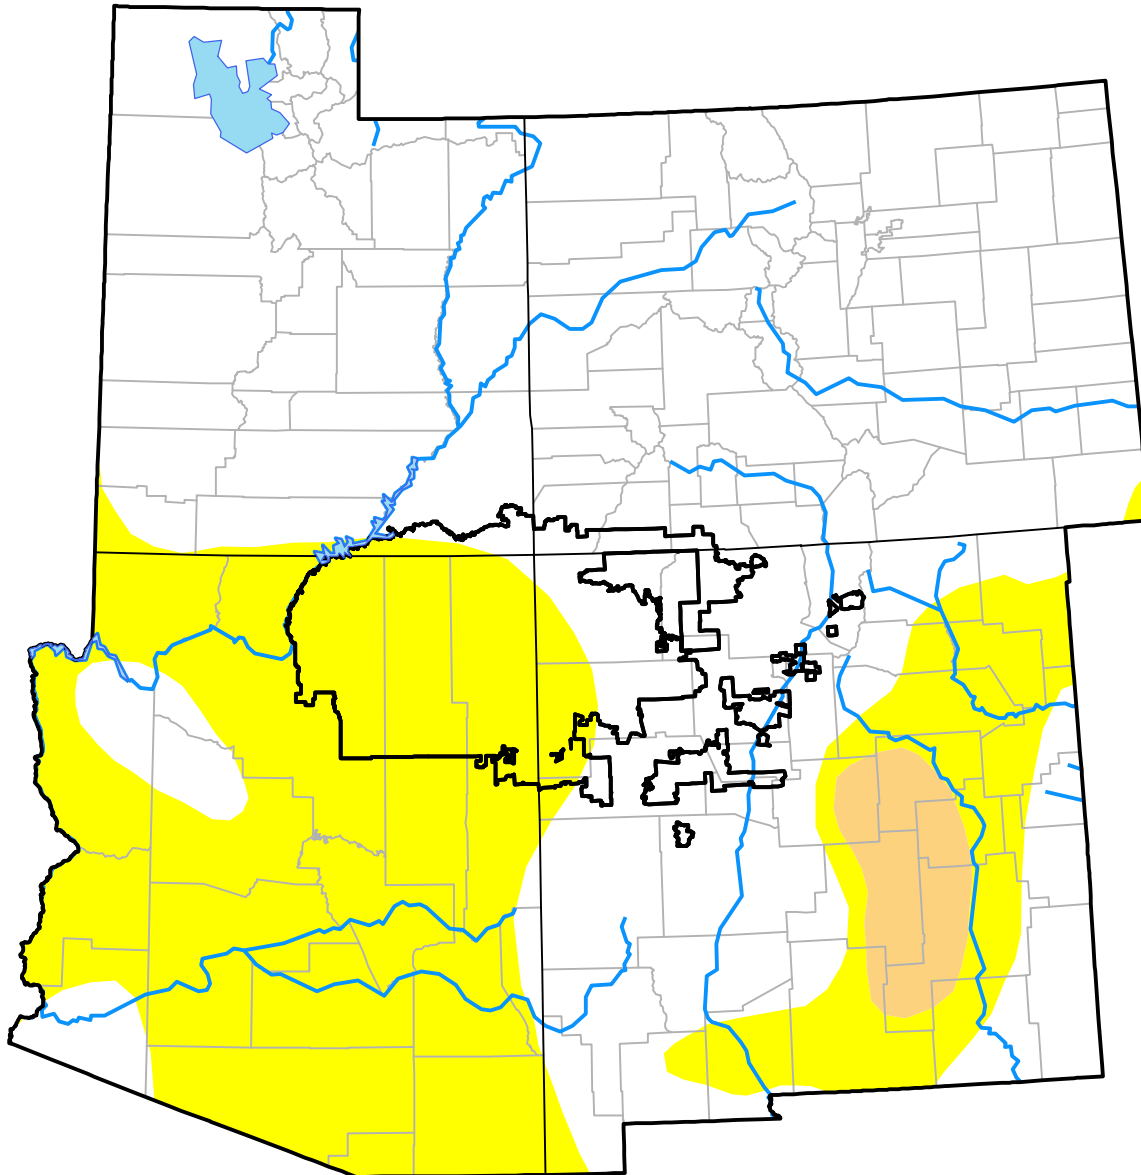

Corners RDEWS and Surrounding Areas

Valid 8 a.m. EDT

Intensity:

-  None
-  D0 Abnormally Dry
-  D1 Moderate Drought
-  D2 Severe Drought
-  D3 Extreme Drought
-  D4 Exceptional Drought

The Drought Monitor focuses on broad-scale conditions. Local conditions may vary. For more information on the Drought Monitor, go to <https://droughtmonitor.unl.edu/About.aspx>

Author:

Mark Svoboda
National Drought Mitigation Center