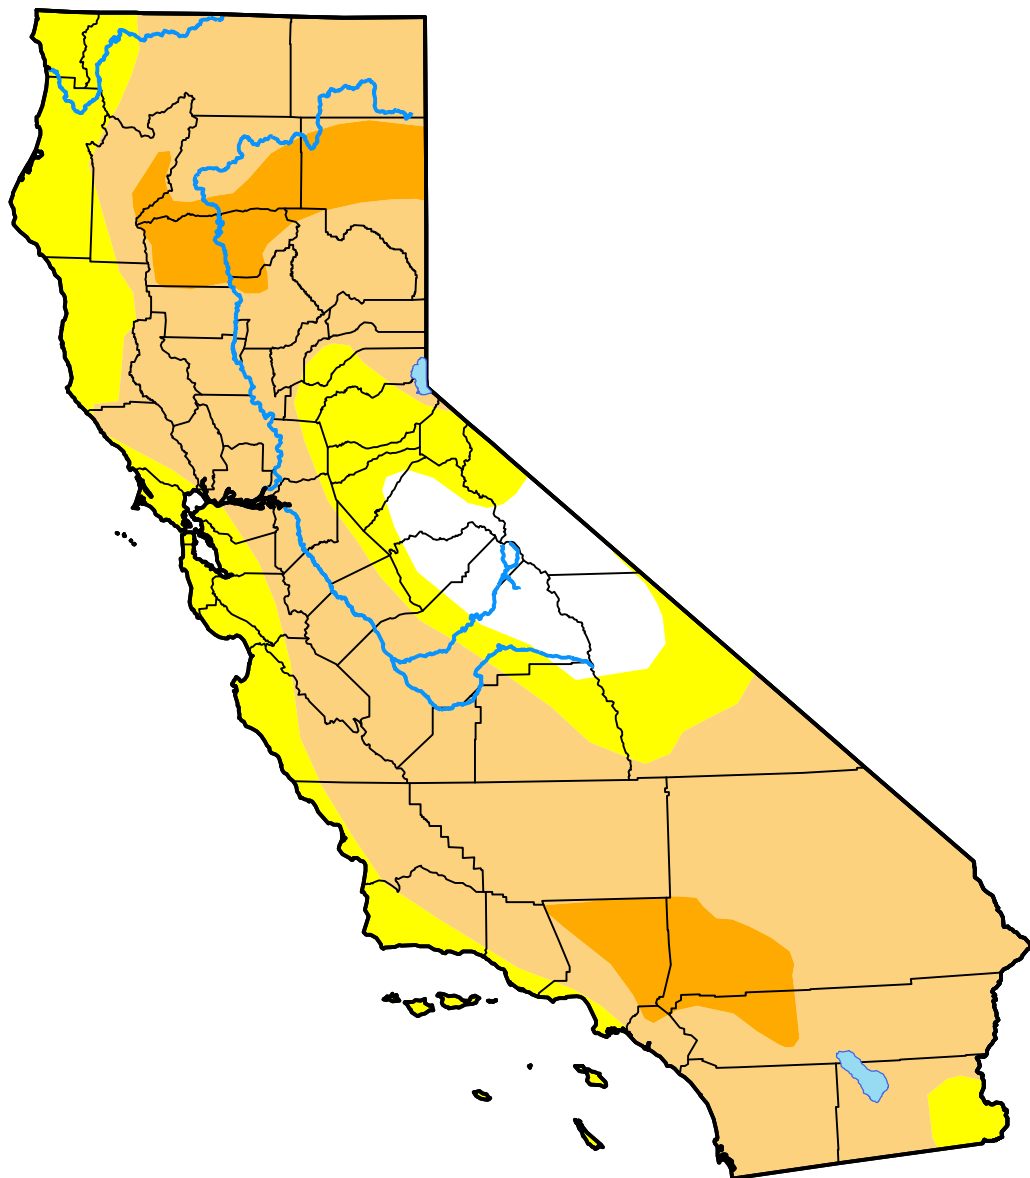

U.S. Drought Monitor California

December 22, 2009
(Released Thursday, Dec. 24, 2009)
Valid 7 a.m. EST

Intensity:

-  None
-  D0 Abnormally Dry
-  D1 Moderate Drought
-  D2 Severe Drought
-  D3 Extreme Drought
-  D4 Exceptional Drought

The Drought Monitor focuses on broad-scale conditions. Local conditions may vary. For more information on the Drought Monitor, go to <https://droughtmonitor.unl.edu/About.aspx>

Author:

Richard Heim
NCEI/NOAA