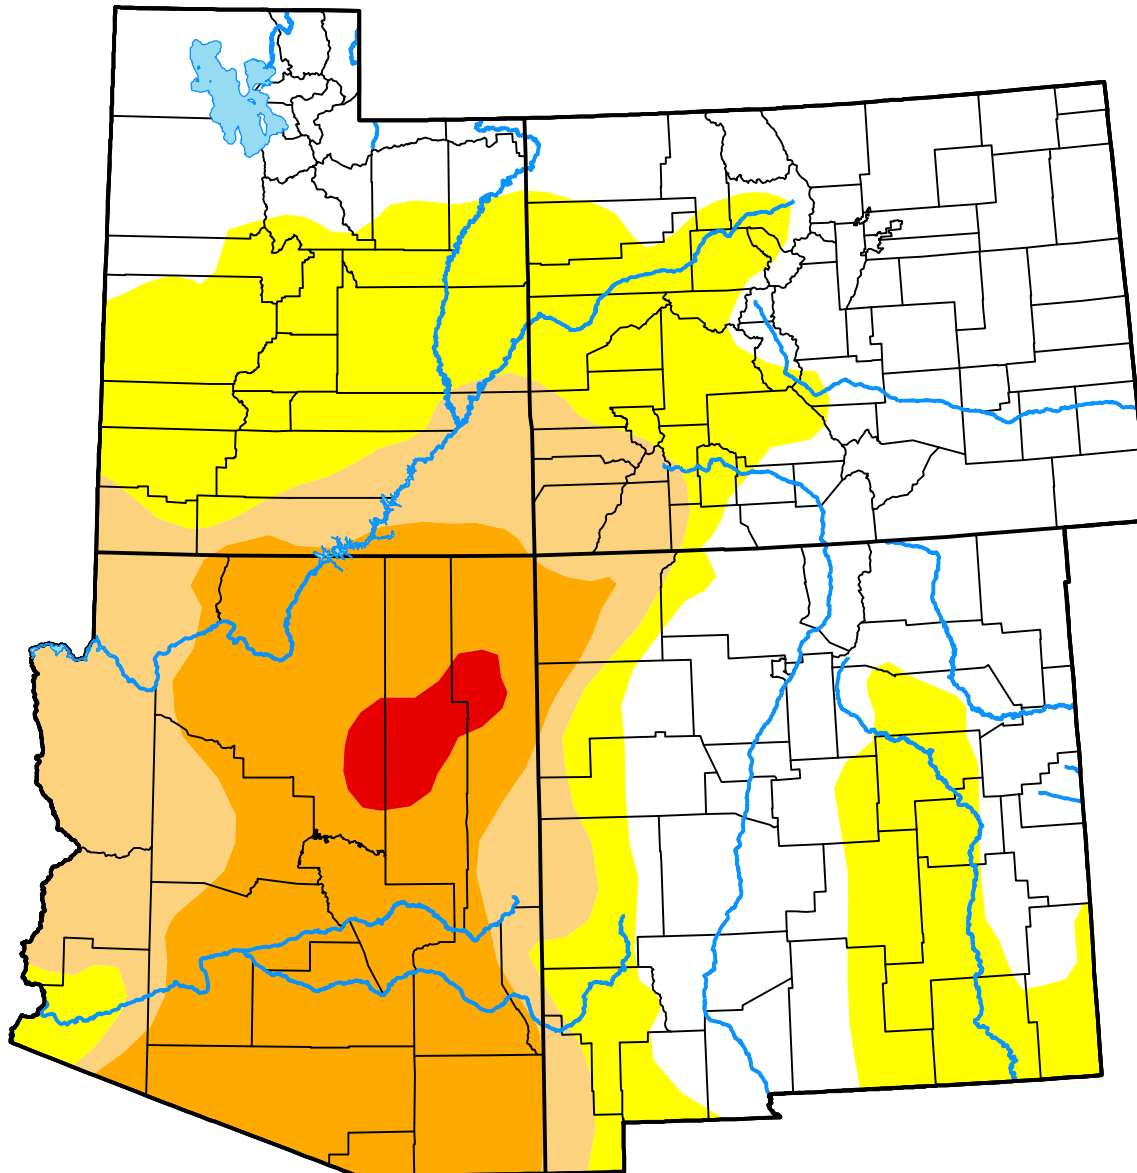

U.S. Drought Monitor Four Corners (States)

December 22, 2009
(Released Thursday, Dec. 24, 2009)
Valid 7 a.m. EST

Intensity:

-  None
-  D0 Abnormally Dry
-  D1 Moderate Drought
-  D2 Severe Drought
-  D3 Extreme Drought
-  D4 Exceptional Drought

The Drought Monitor focuses on broad-scale conditions. Local conditions may vary. For more information on the Drought Monitor, go to <https://droughtmonitor.unl.edu/About.aspx>

Author:

Richard Heim
NCEI/NOAA