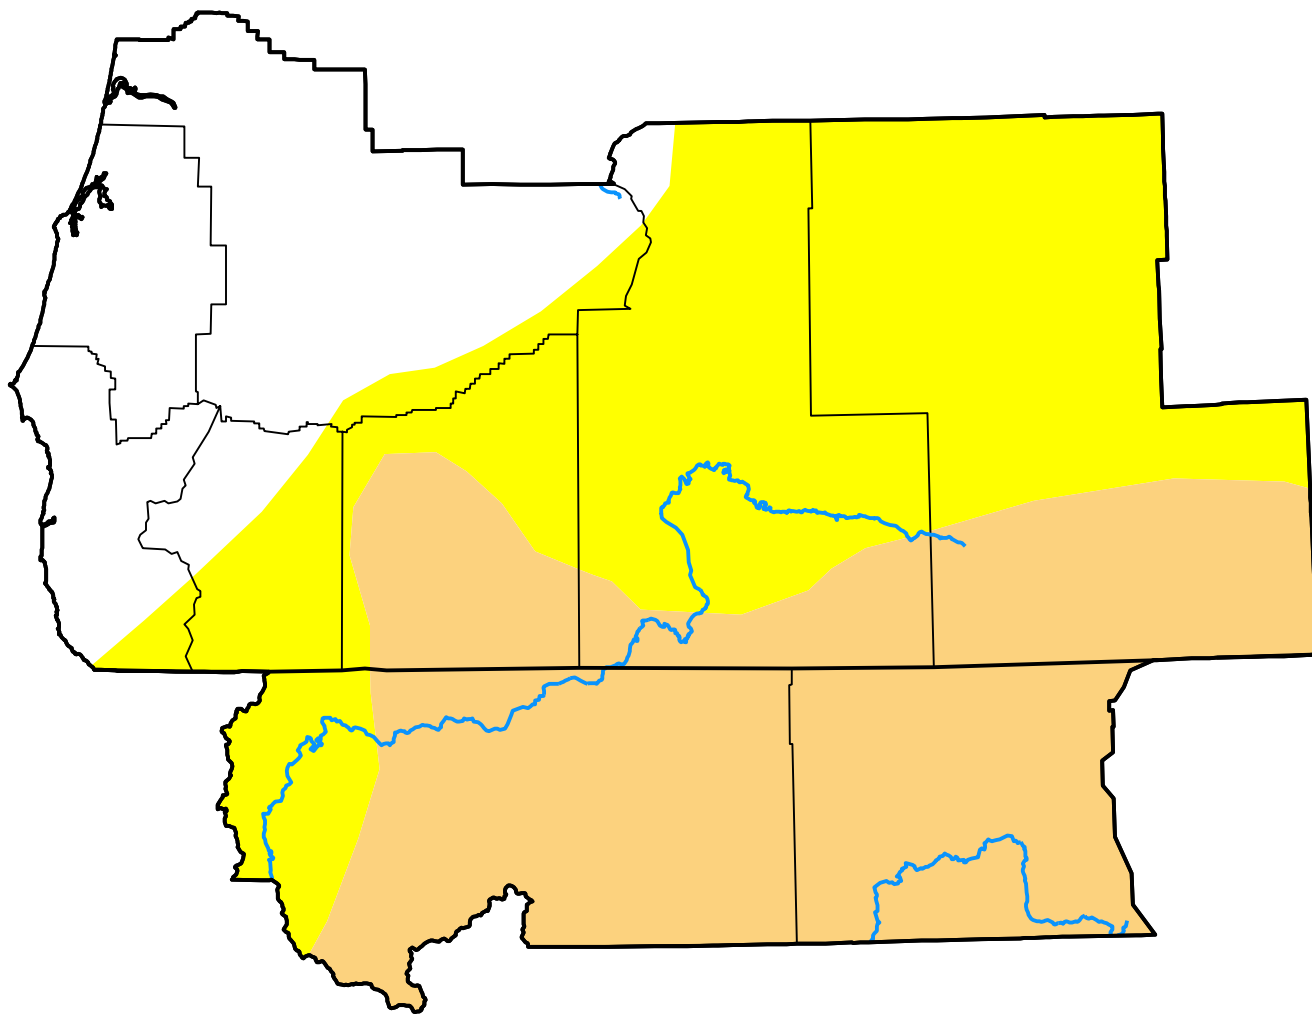

U.S. Drought Monitor

Medford, OR WFO

December 22, 2009
(Released Thursday, Dec. 24, 2009)
Valid 7 a.m. EST

Intensity:

-  None
-  D0 Abnormally Dry
-  D1 Moderate Drought
-  D2 Severe Drought
-  D3 Extreme Drought
-  D4 Exceptional Drought

The Drought Monitor focuses on broad-scale conditions. Local conditions may vary. For more information on the Drought Monitor, go to <https://droughtmonitor.unl.edu/About.aspx>

Author:

Richard Heim
NCEI/NOAA