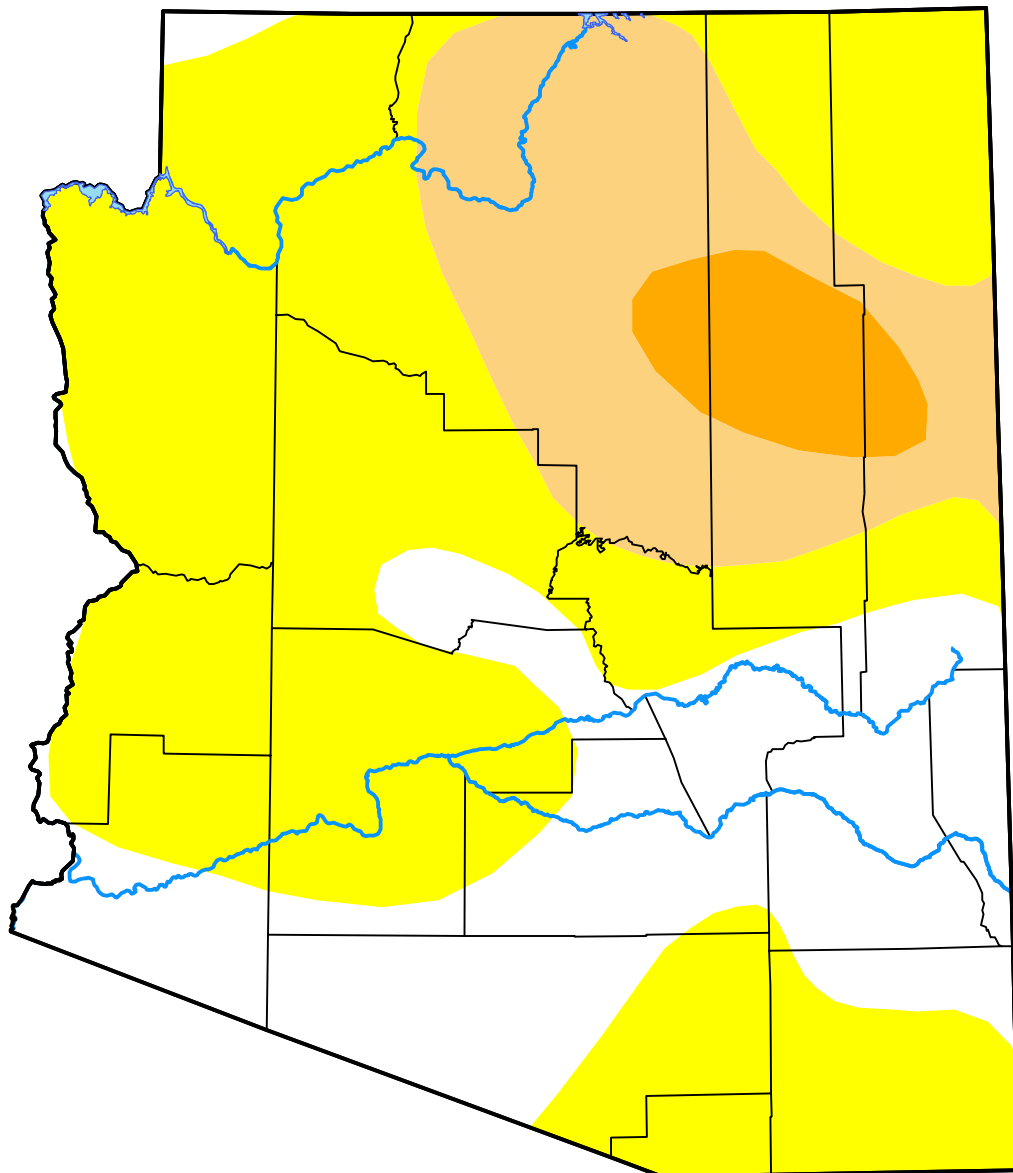

# U.S. Drought Monitor Arizona

July 20, 2010  
(Released Thursday, Jul. 22, 2010)  
Valid 8 a.m. EDT

### Intensity:

-  None
-  D0 Abnormally Dry
-  D1 Moderate Drought
-  D2 Severe Drought
-  D3 Extreme Drought
-  D4 Exceptional Drought

*The Drought Monitor focuses on broad-scale conditions. Local conditions may vary. For more information on the Drought Monitor, go to <https://droughtmonitor.unl.edu/About.aspx>*