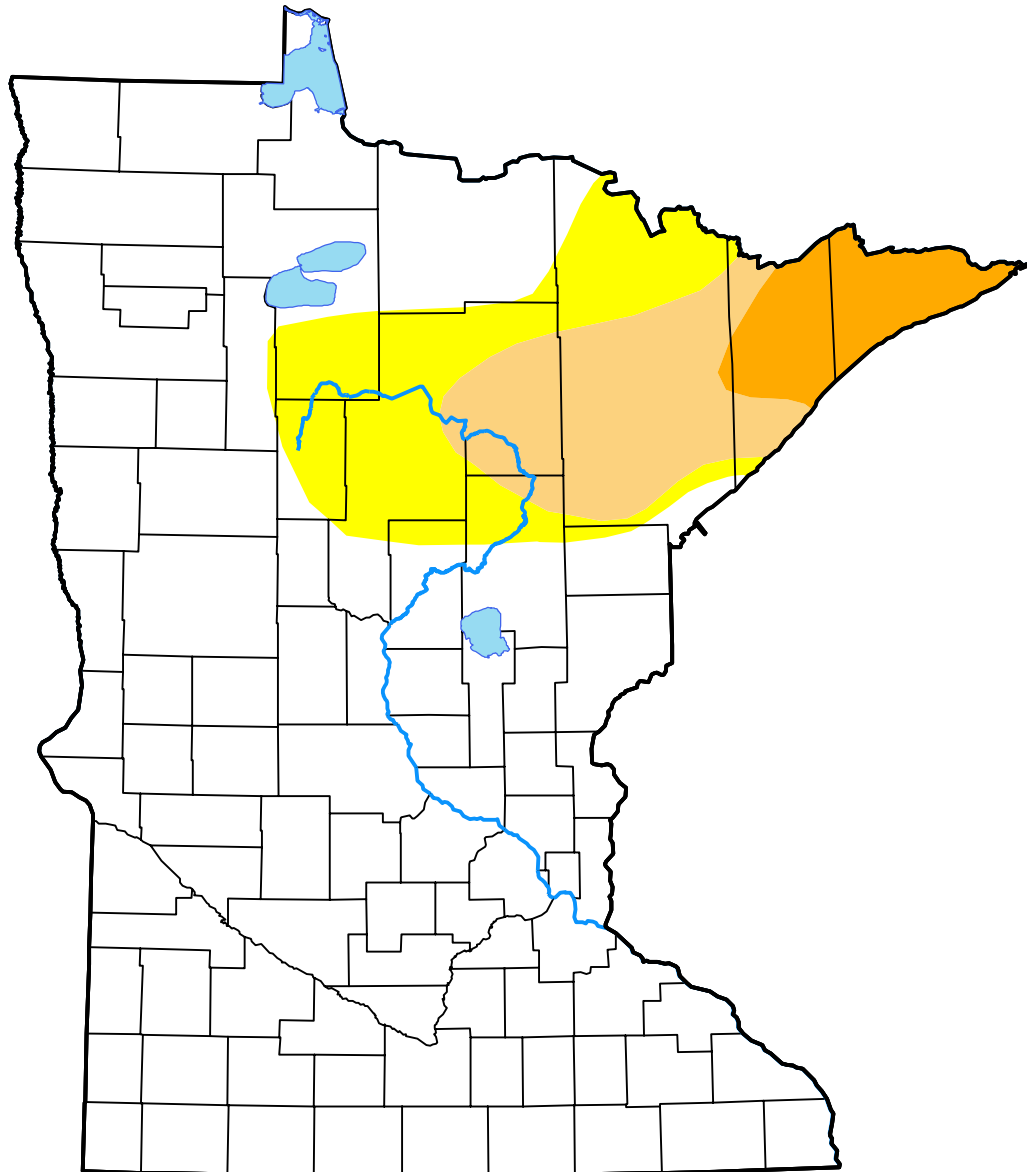

U.S. Drought Monitor

Minnesota

July 20, 2010
(Released Thursday, Jul. 22, 2010)
Valid 8 a.m. EDT

Intensity:

-  None
-  D0 Abnormally Dry
-  D1 Moderate Drought
-  D2 Severe Drought
-  D3 Extreme Drought
-  D4 Exceptional Drought

The Drought Monitor focuses on broad-scale conditions. Local conditions may vary. For more information on the Drought Monitor, go to <https://droughtmonitor.unl.edu/About.aspx>

Author:

Anthony Artusa
NOAA/NWS/NCEP/CPC