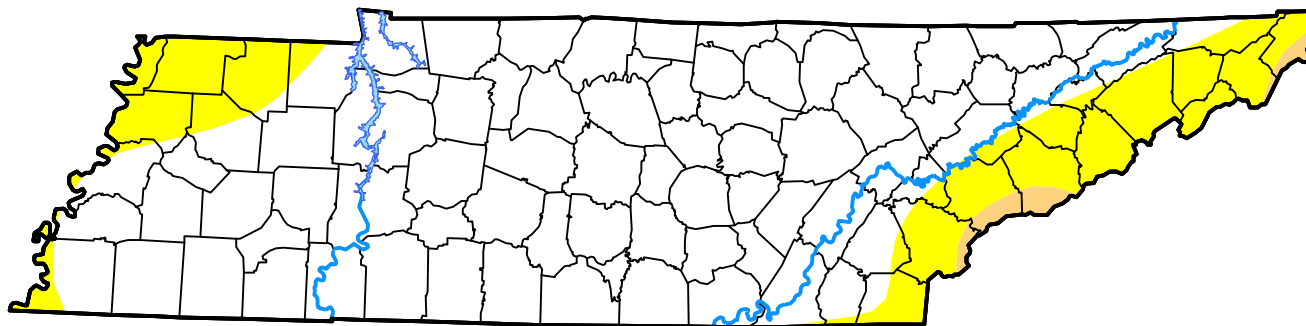

U.S. Drought Monitor Tennessee

July 20, 2010
(Released Thursday, Jul. 22, 2010)
Valid 8 a.m. EDT

Intensity:

-  None
-  D0 Abnormally Dry
-  D1 Moderate Drought
-  D2 Severe Drought
-  D3 Extreme Drought
-  D4 Exceptional Drought

The Drought Monitor focuses on broad-scale conditions. Local conditions may vary. For more information on the Drought Monitor, go to <https://droughtmonitor.unl.edu/About.aspx>

Author:

Anthony Artusa
NOAA/NWS/NCEP/CPC