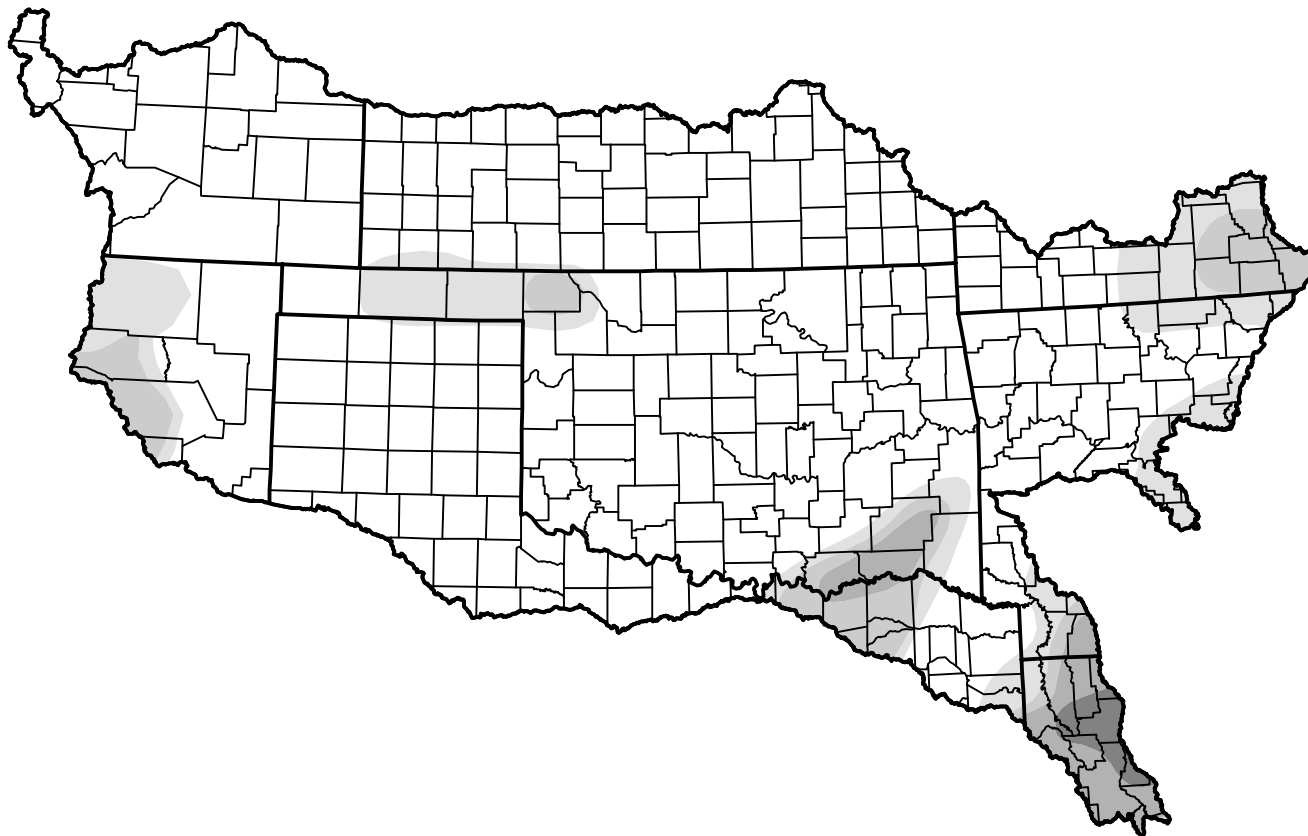

Arkansas-White-Red Watershed

Intensity:

-  None
-  D0 Abnormally Dry
-  D1 Moderate Drought
-  D2 Severe Drought
-  D3 Extreme Drought
-  D4 Exceptional Drought

The Drought Monitor focuses on broad-scale conditions. Local conditions may vary. For more information on the Drought Monitor, go to <https://droughtmonitor.unl.edu/About.aspx>

Author:

Anthony Artusa
NOAA/NWS/NCEP/CPC