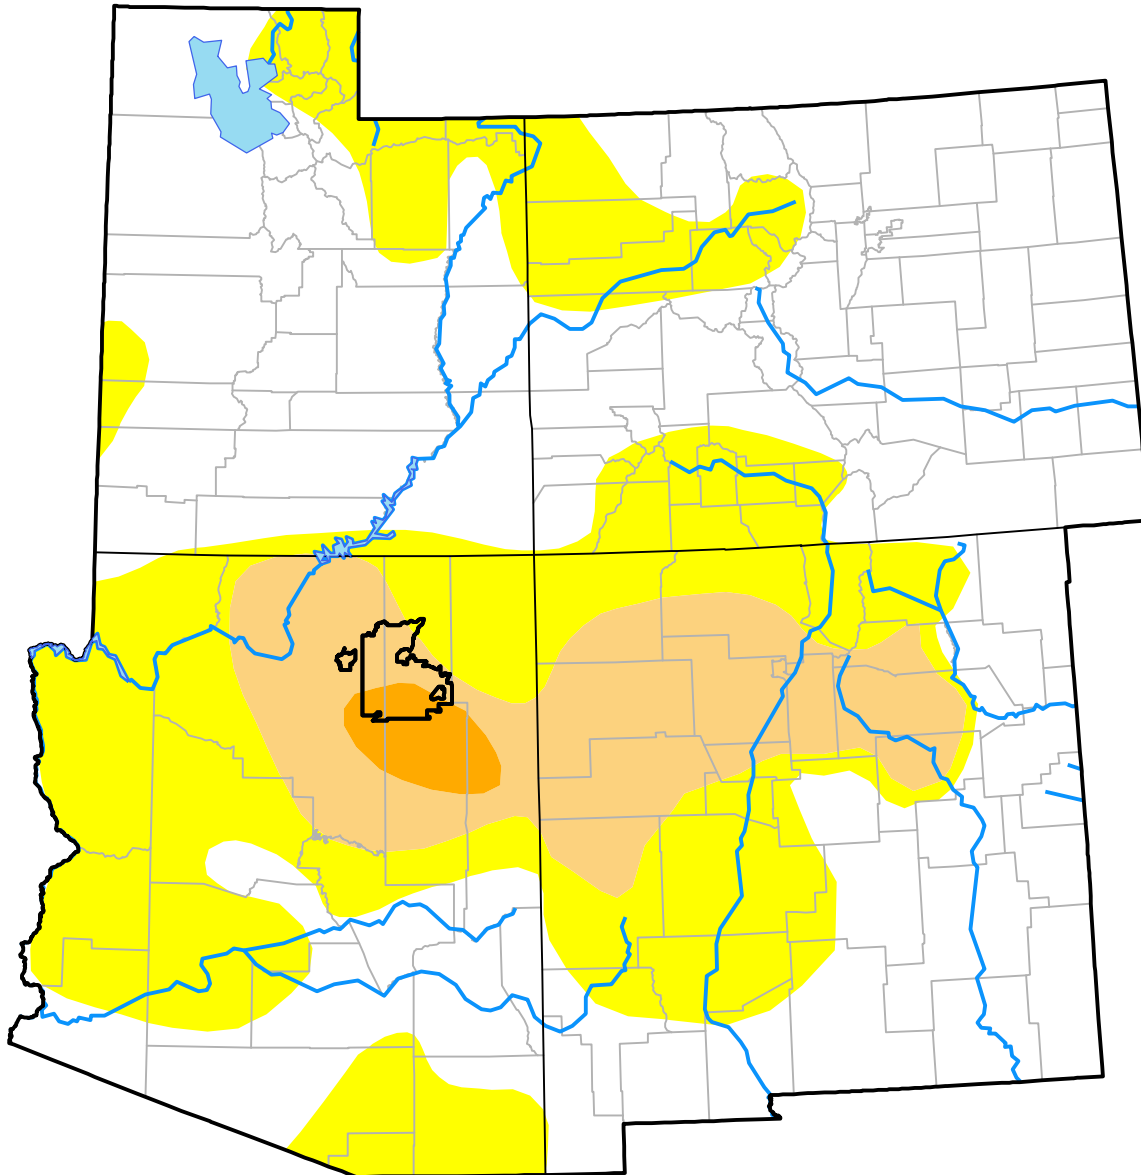

Opportunity RDEWS and Surrounding Areas

Intensity:

-  None
-  D0 Abnormally Dry
-  D1 Moderate Drought
-  D2 Severe Drought
-  D3 Extreme Drought
-  D4 Exceptional Drought

The Drought Monitor focuses on broad-scale conditions. Local conditions may vary. For more information on the Drought Monitor, go to <https://droughtmonitor.unl.edu/About.aspx>

Author:

Anthony Artusa
NOAA/NWS/NCEP/CPC