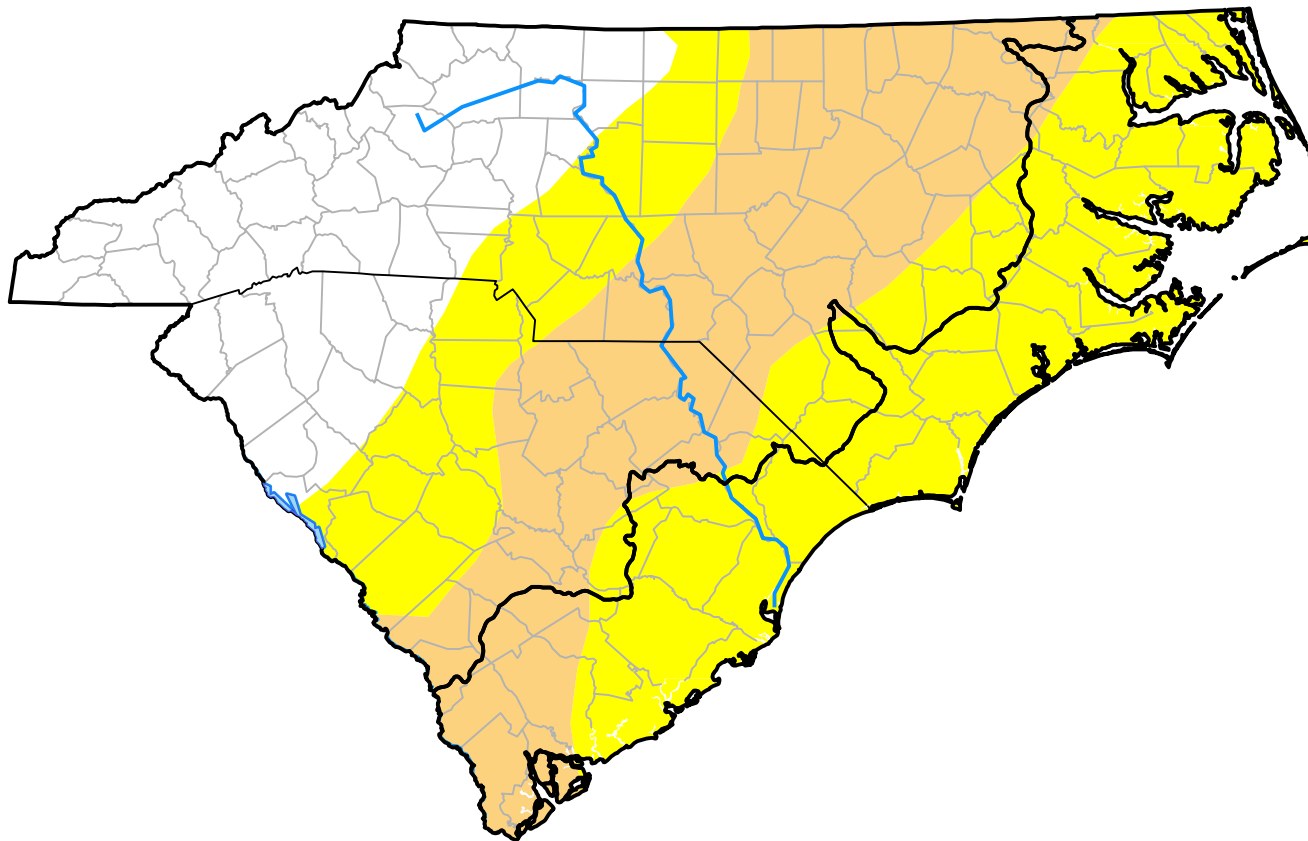

Carolinas RDEWS and Surrounding Areas

Intensity:

-  None
-  D0 Abnormally Dry
-  D1 Moderate Drought
-  D2 Severe Drought
-  D3 Extreme Drought
-  D4 Exceptional Drought

The Drought Monitor focuses on broad-scale conditions. Local conditions may vary. For more information on the Drought Monitor, go to <https://droughtmonitor.unl.edu/About.aspx>