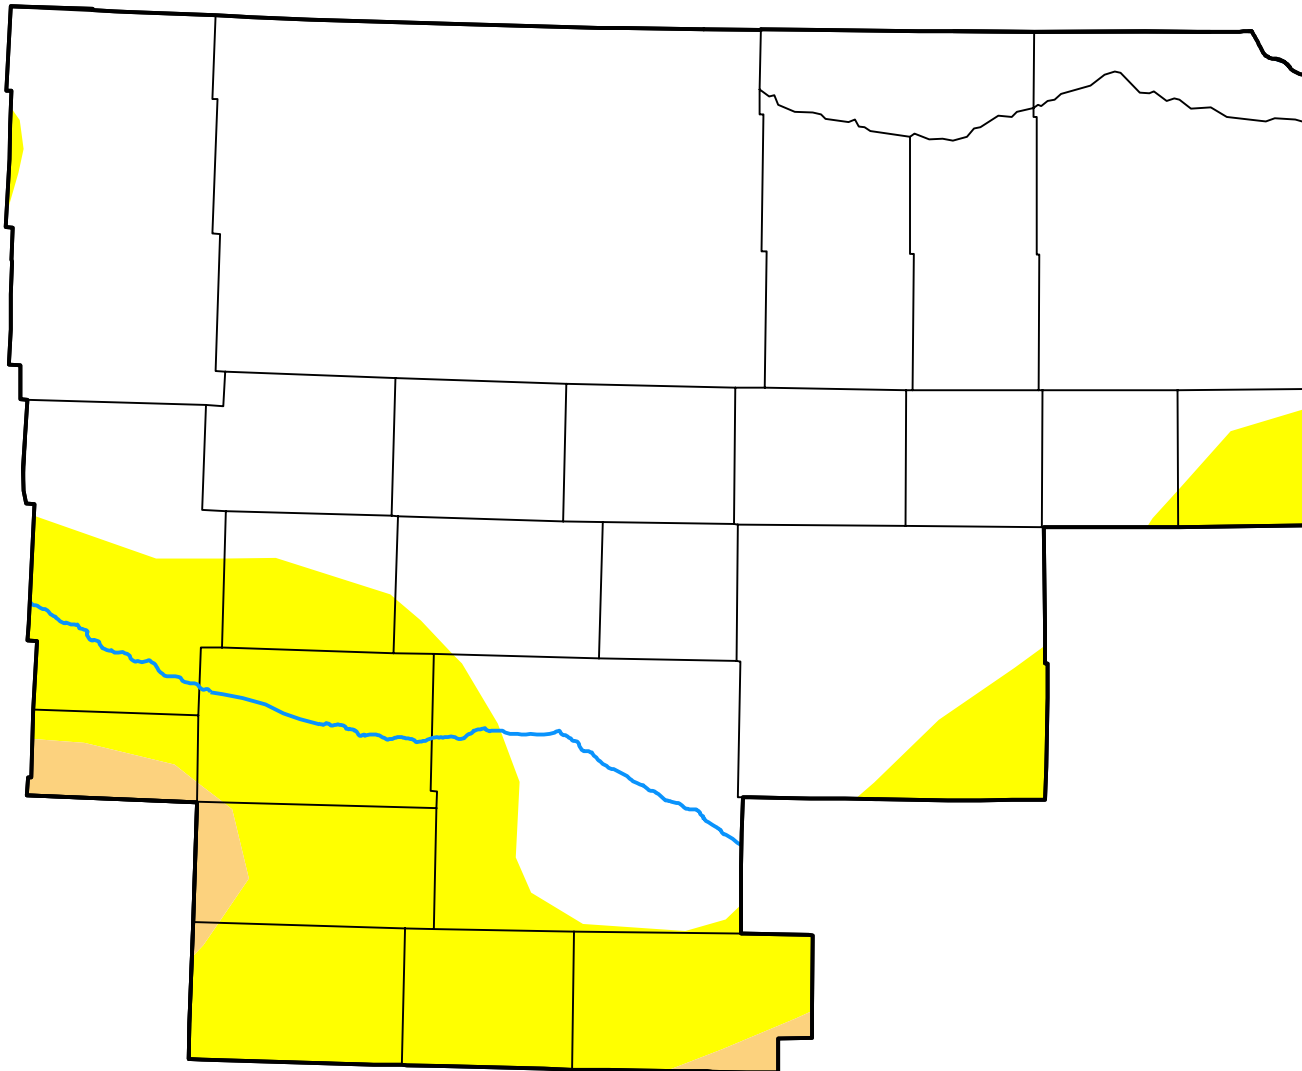

# U.S. Drought Monitor

## North Platte, NE WFO

**April 5, 2011**  
(Released Thursday, Apr. 7, 2011)  
Valid 8 a.m. EDT

### Intensity:

-  None
-  D0 Abnormally Dry
-  D1 Moderate Drought
-  D2 Severe Drought
-  D3 Extreme Drought
-  D4 Exceptional Drought

*The Drought Monitor focuses on broad-scale conditions. Local conditions may vary. For more information on the Drought Monitor, go to <https://droughtmonitor.unl.edu/About.aspx>*