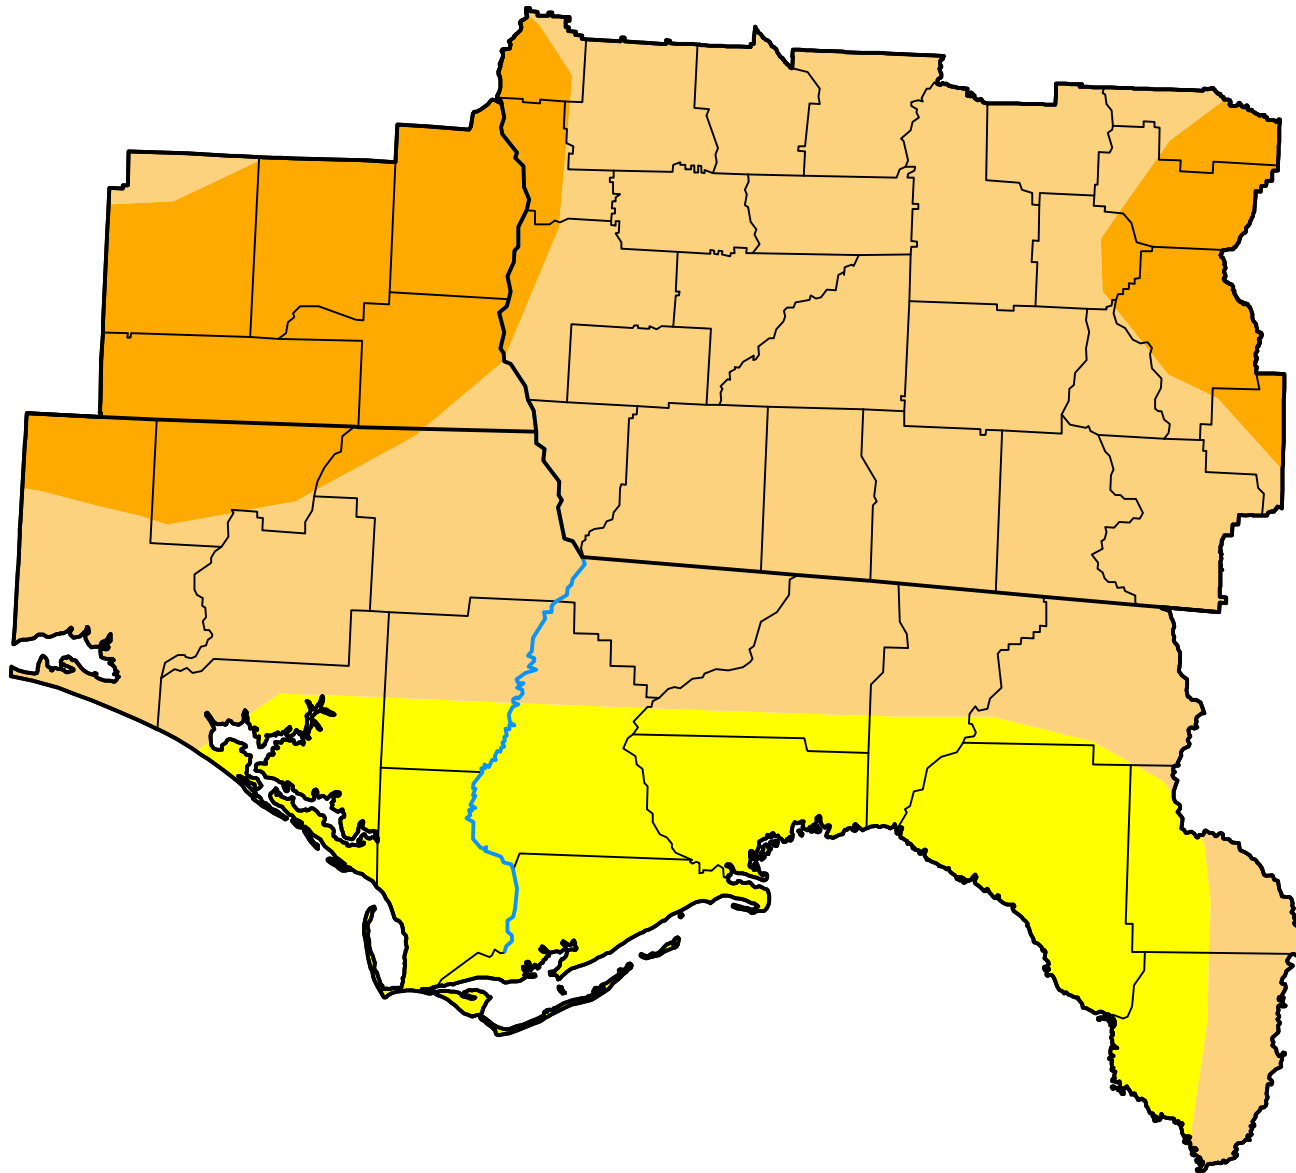

# U.S. Drought Monitor Tallahassee, FL WFO

April 5, 2011  
(Released Thursday, Apr. 7, 2011)  
Valid 8 a.m. EDT

### Intensity:

-  None
-  D0 Abnormally Dry
-  D1 Moderate Drought
-  D2 Severe Drought
-  D3 Extreme Drought
-  D4 Exceptional Drought

*The Drought Monitor focuses on broad-scale conditions. Local conditions may vary. For more information on the Drought Monitor, go to <https://droughtmonitor.unl.edu/About.aspx>*