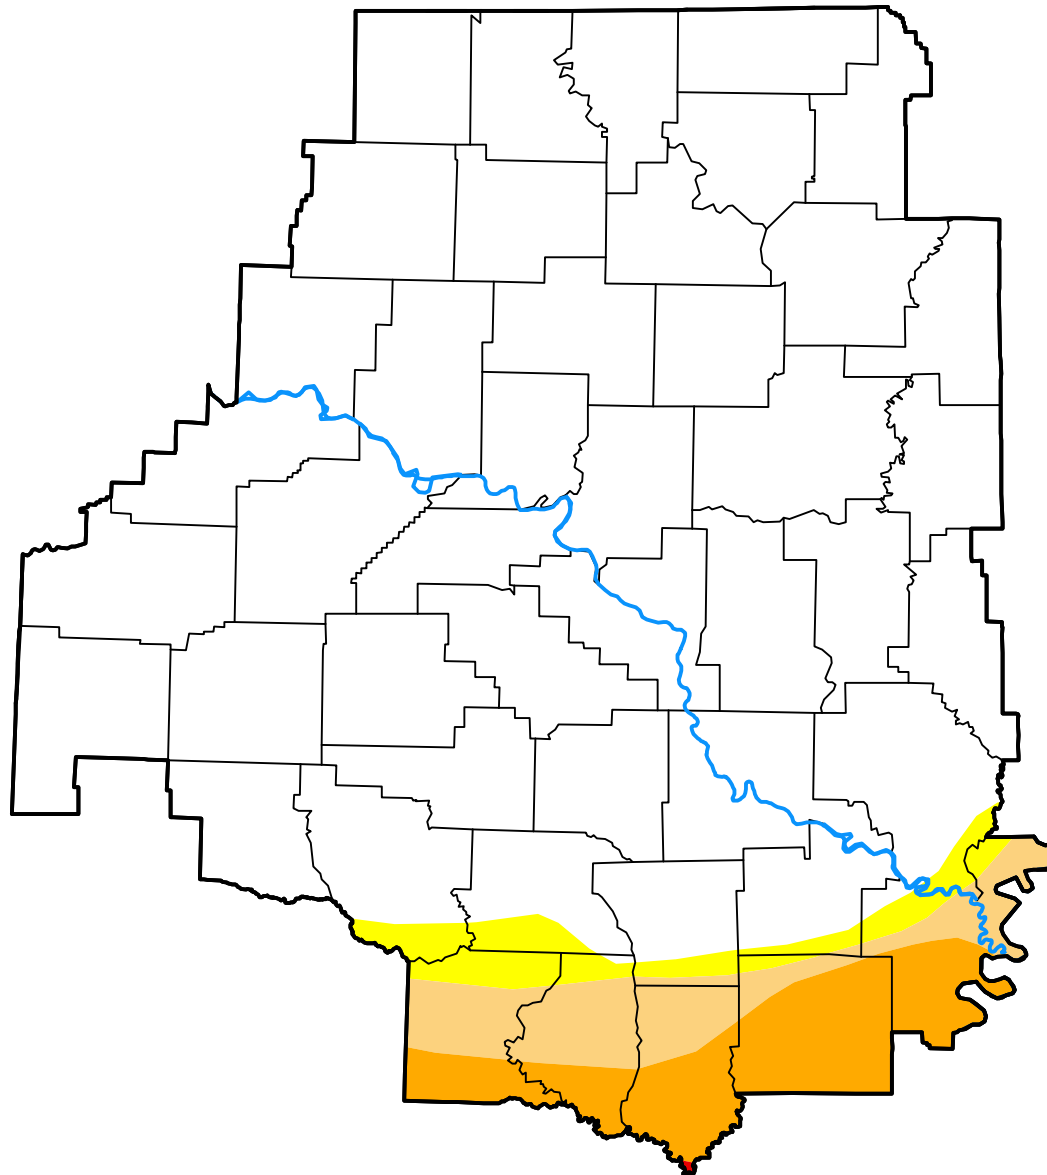

U.S. Drought Monitor

Little Rock, AR WFO

May 17, 2011
(Released Thursday, May. 19, 2011)
Valid 8 a.m. EDT

Intensity:

-  None
-  D0 Abnormally Dry
-  D1 Moderate Drought
-  D2 Severe Drought
-  D3 Extreme Drought
-  D4 Exceptional Drought

The Drought Monitor focuses on broad-scale conditions. Local conditions may vary. For more information on the Drought Monitor, go to <https://droughtmonitor.unl.edu/About.aspx>

Author:

David Miskus
NOAA/NWS/NCEP/CPC