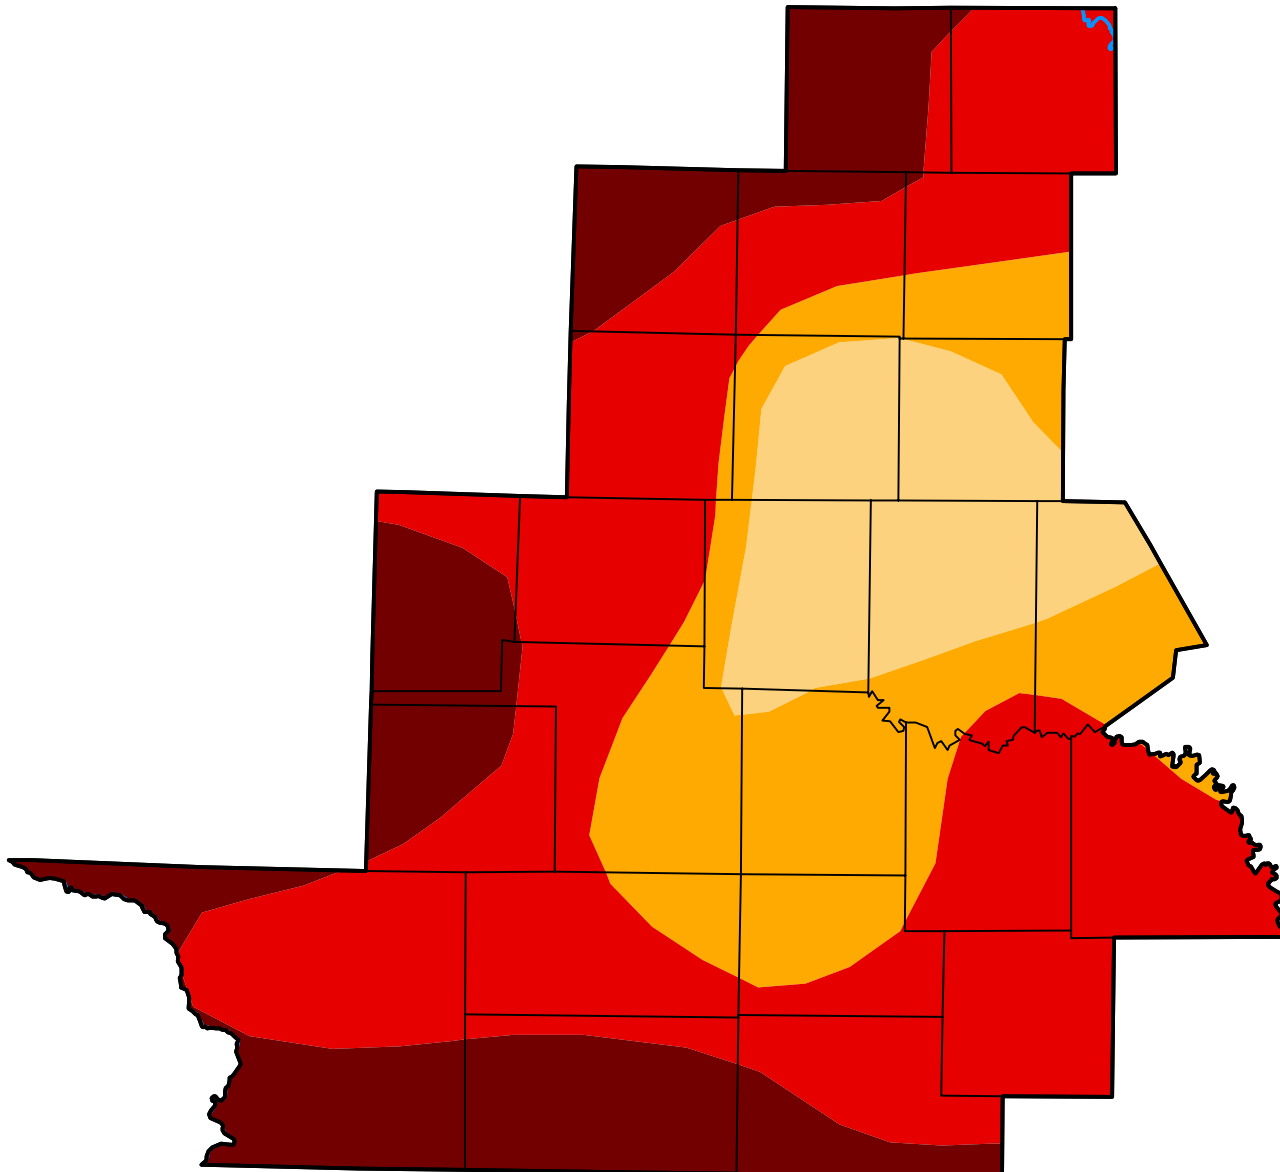

U.S. Drought Monitor

San Angelo, TX WFO

May 17, 2011
(Released Thursday, May. 19, 2011)
Valid 8 a.m. EDT

Intensity:

-  None
-  D0 Abnormally Dry
-  D1 Moderate Drought
-  D2 Severe Drought
-  D3 Extreme Drought
-  D4 Exceptional Drought

The Drought Monitor focuses on broad-scale conditions. Local conditions may vary. For more information on the Drought Monitor, go to <https://droughtmonitor.unl.edu/About.aspx>

Author:

David Miskus
NOAA/NWS/NCEP/CPC