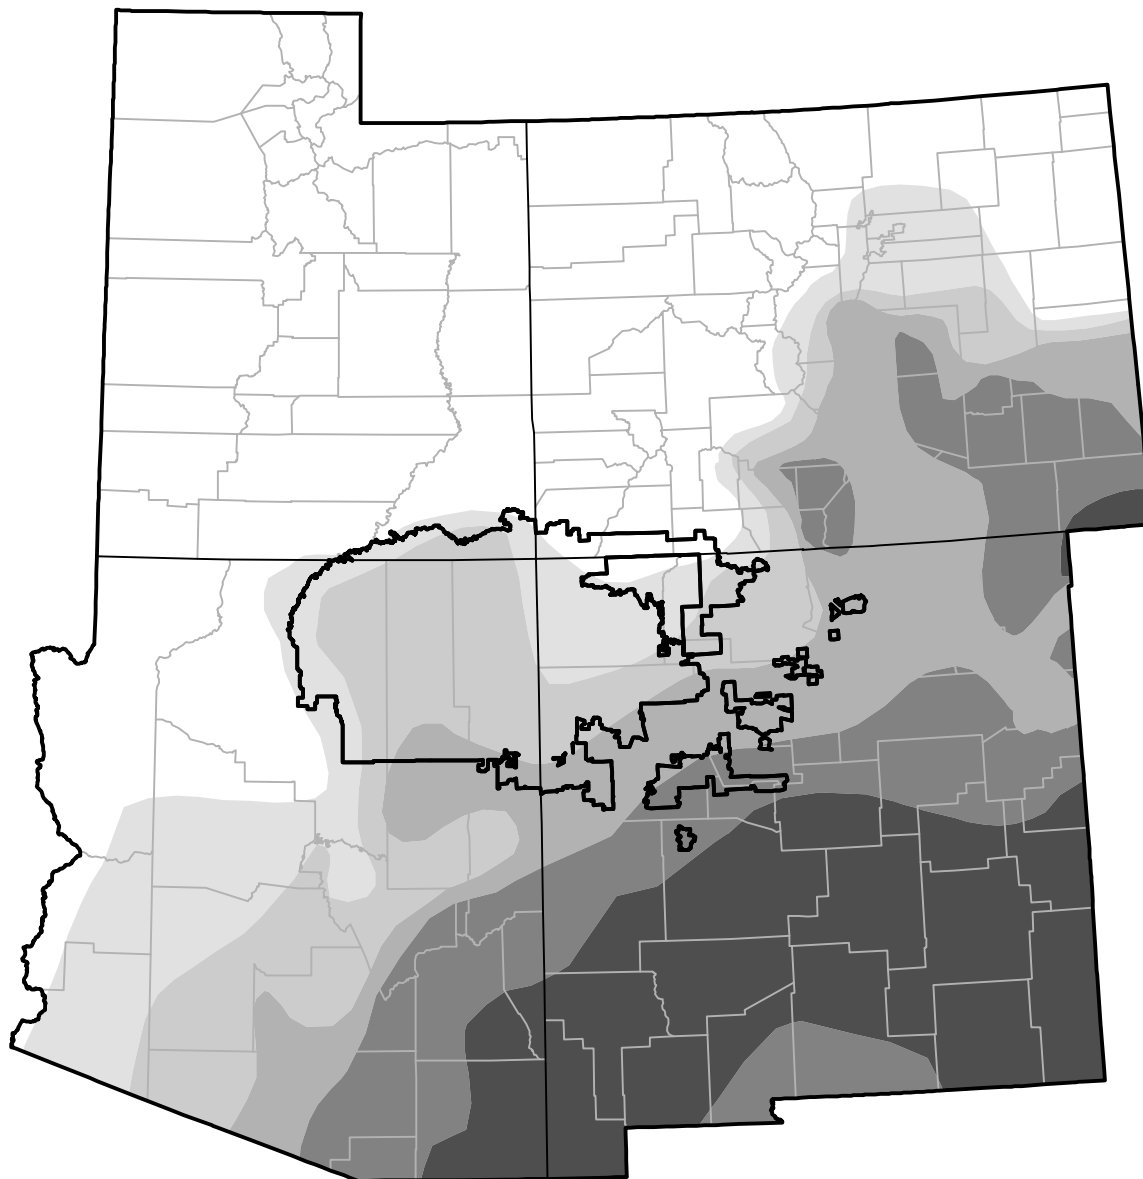

# U.S. Drought Monitor

## Four Corners RDEWS

June 14, 2011  
(Released Thursday, Jun. 16, 2011)  
Valid 8 a.m. EDT

### Intensity:

-  None
-  D0 Abnormally Dry
-  D1 Moderate Drought
-  D2 Severe Drought
-  D3 Extreme Drought
-  D4 Exceptional Drought

*The Drought Monitor focuses on broad-scale conditions. Local conditions may vary. For more information on the Drought Monitor, go to <https://droughtmonitor.unl.edu/About.aspx>*