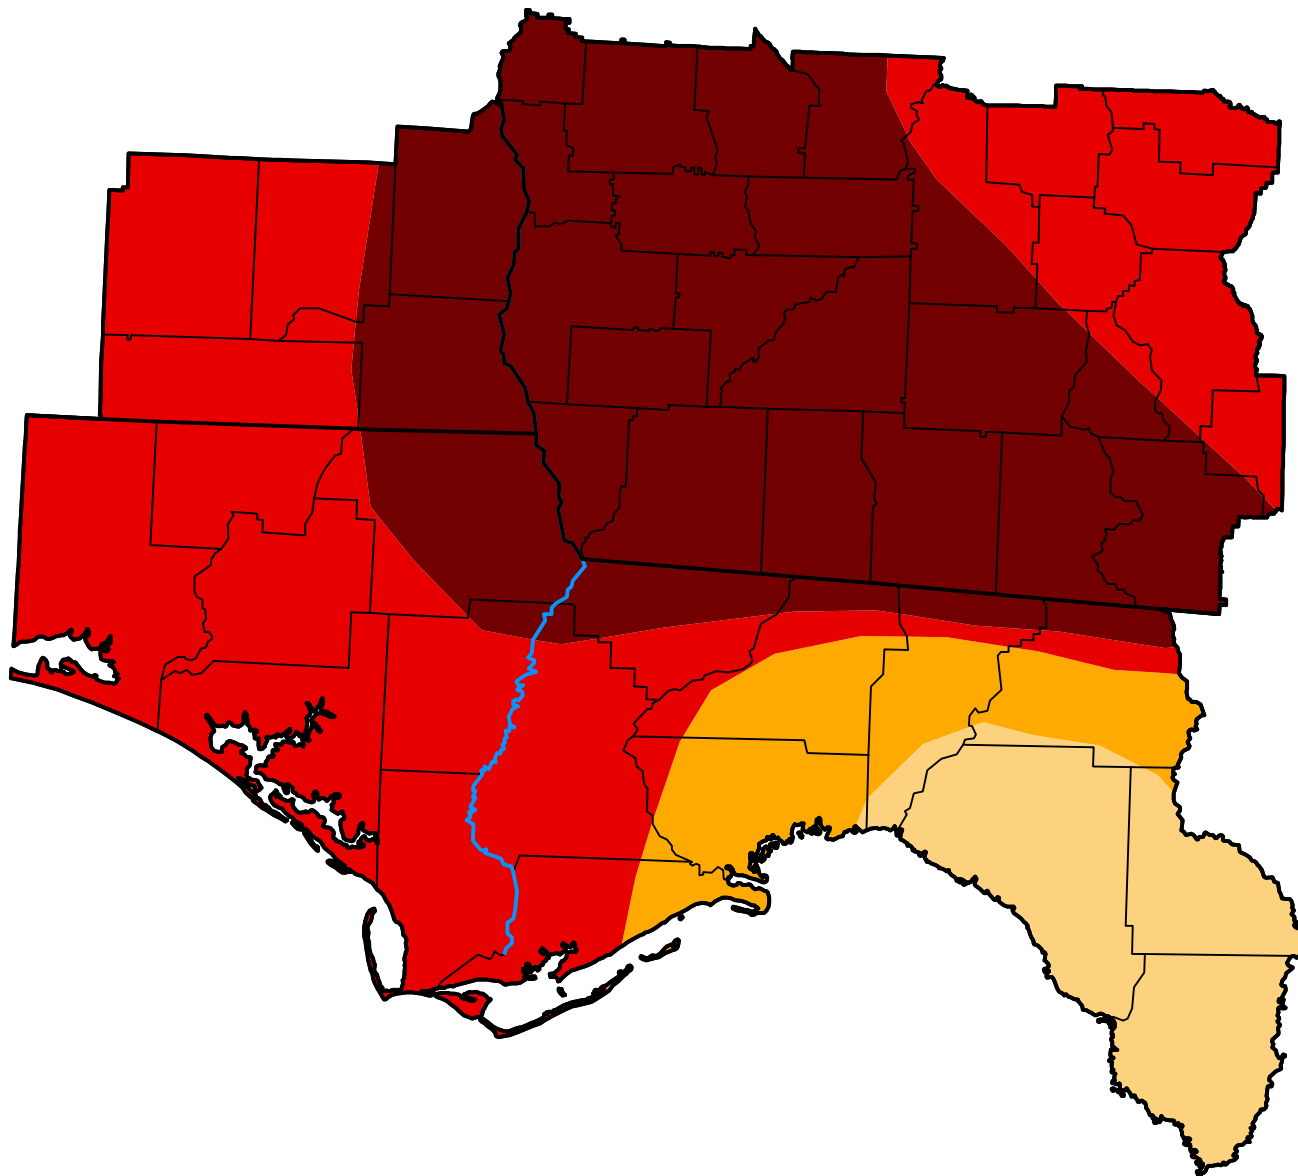

U.S. Drought Monitor Tallahassee, FL WFO

June 14, 2011
(Released Thursday, Jun. 16, 2011)
Valid 8 a.m. EDT

Intensity:

-  None
-  D0 Abnormally Dry
-  D1 Moderate Drought
-  D2 Severe Drought
-  D3 Extreme Drought
-  D4 Exceptional Drought

The Drought Monitor focuses on broad-scale conditions. Local conditions may vary. For more information on the Drought Monitor, go to <https://droughtmonitor.unl.edu/About.aspx>

Author:

Brian Fuchs
National Drought Mitigation Center