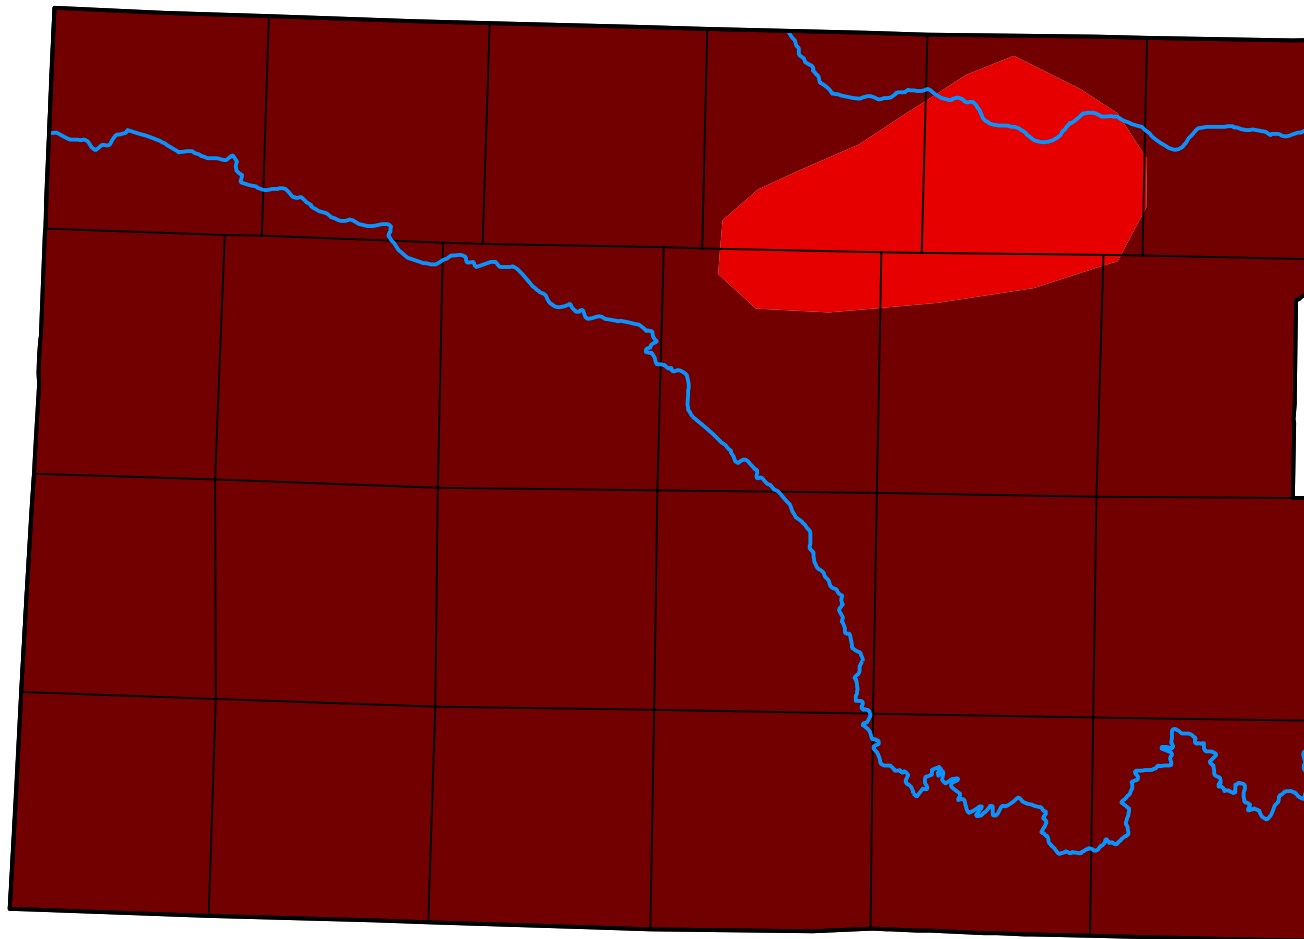

U.S. Drought Monitor Lubbock, TX WFO

August 9, 2011
(Released Thursday, Aug. 11, 2011)
Valid 8 a.m. EDT

Intensity:

-  None
-  D0 Abnormally Dry
-  D1 Moderate Drought
-  D2 Severe Drought
-  D3 Extreme Drought
-  D4 Exceptional Drought

The Drought Monitor focuses on broad-scale conditions. Local conditions may vary. For more information on the Drought Monitor, go to <https://droughtmonitor.unl.edu/About.aspx>

Author:

Laura Edwards
Western Regional Climate Center