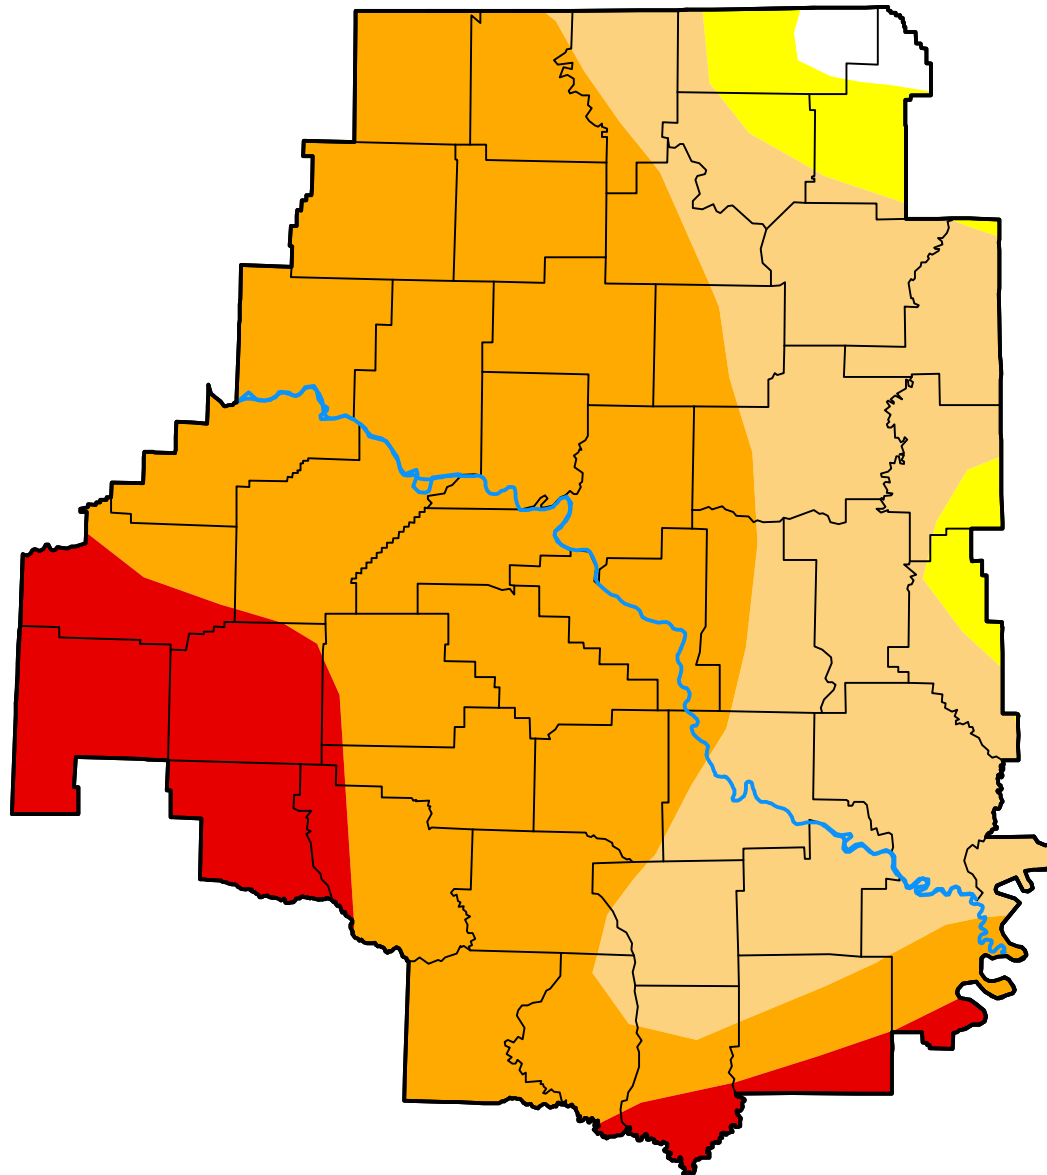

U.S. Drought Monitor

Little Rock, AR WFO

August 9, 2011
(Released Thursday, Aug. 11, 2011)
Valid 8 a.m. EDT

Intensity:

- None
- D0 Abnormally Dry
- D1 Moderate Drought
- D2 Severe Drought
- D3 Extreme Drought
- D4 Exceptional Drought

The Drought Monitor focuses on broad-scale conditions. Local conditions may vary. For more information on the Drought Monitor, go to <https://droughtmonitor.unl.edu/About.aspx>

Author:

Laura Edwards
Western Regional Climate Center