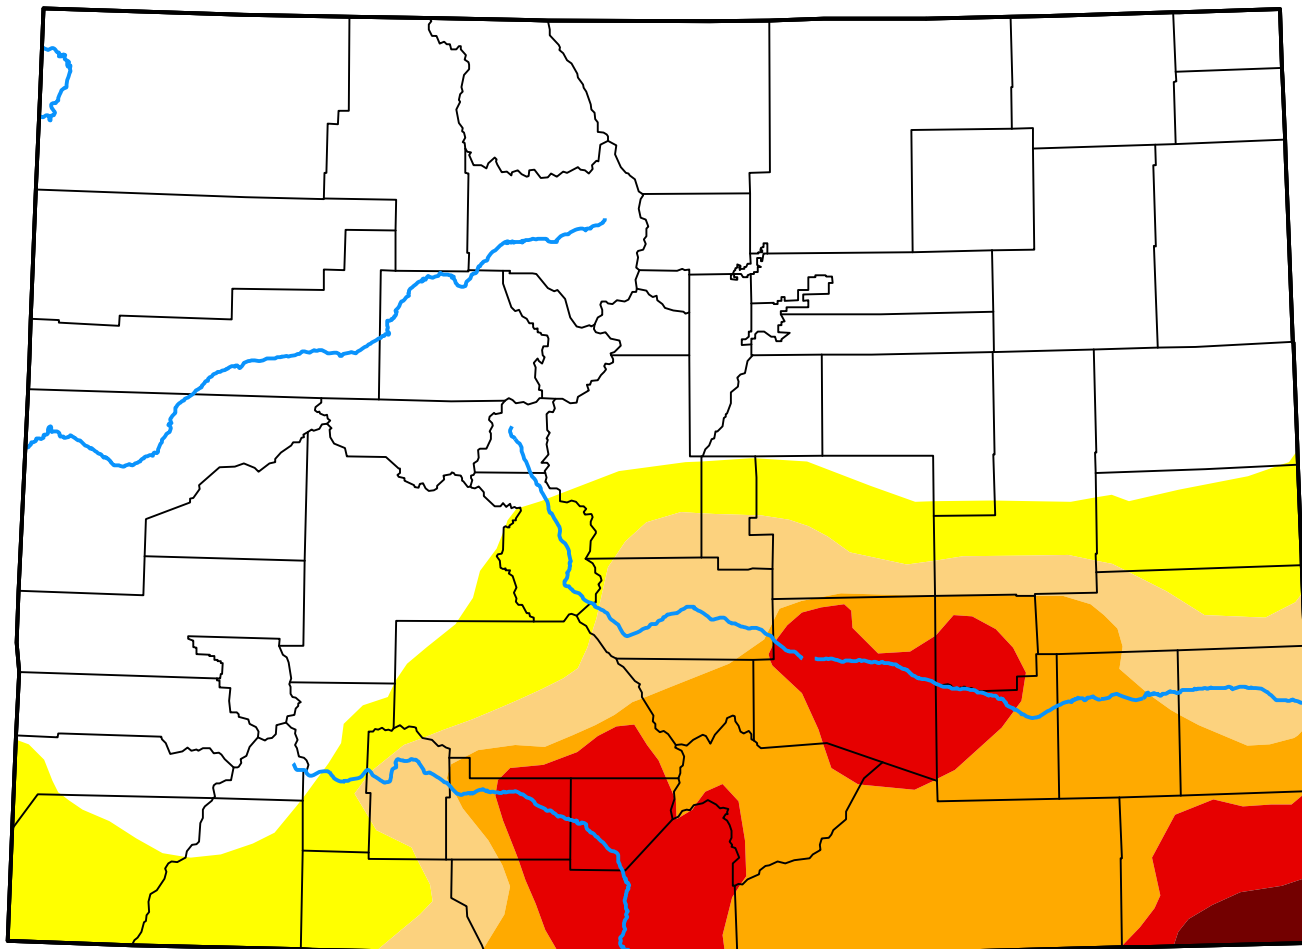

# U.S. Drought Monitor Colorado

October 4, 2011  
(Released Thursday, Oct. 6, 2011)  
Valid 8 a.m. EDT

## Intensity:

-  None
-  D0 Abnormally Dry
-  D1 Moderate Drought
-  D2 Severe Drought
-  D3 Extreme Drought
-  D4 Exceptional Drought

*The Drought Monitor focuses on broad-scale conditions. Local conditions may vary. For more information on the Drought Monitor, go to <https://droughtmonitor.unl.edu/About.aspx>*