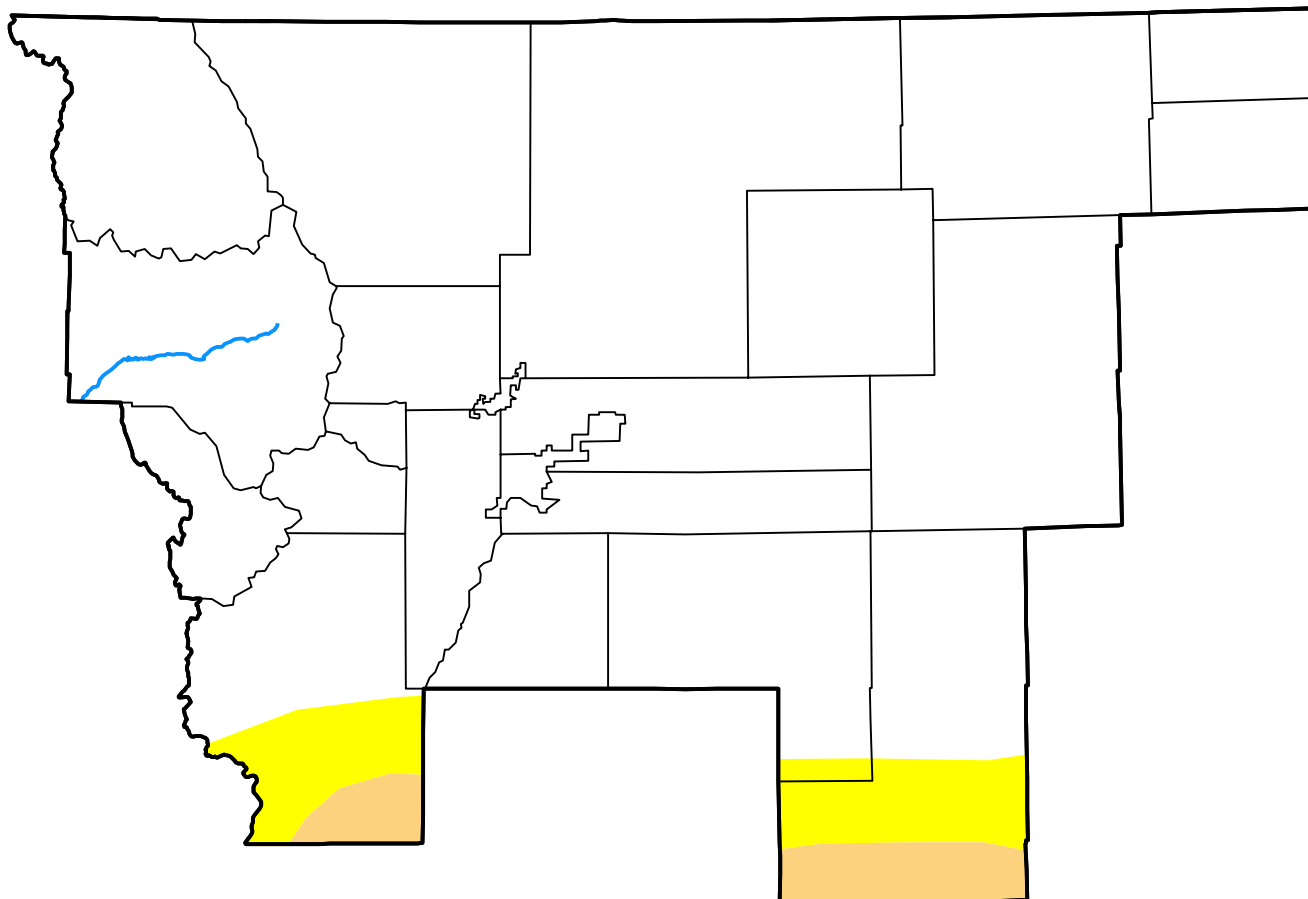

# U.S. Drought Monitor Boulder, CO WFO

October 4, 2011  
(Released Thursday, Oct. 6, 2011)  
Valid 8 a.m. EDT

### Intensity:

-  None
-  D0 Abnormally Dry
-  D1 Moderate Drought
-  D2 Severe Drought
-  D3 Extreme Drought
-  D4 Exceptional Drought

*The Drought Monitor focuses on broad-scale conditions. Local conditions may vary. For more information on the Drought Monitor, go to <https://droughtmonitor.unl.edu/About.aspx>*