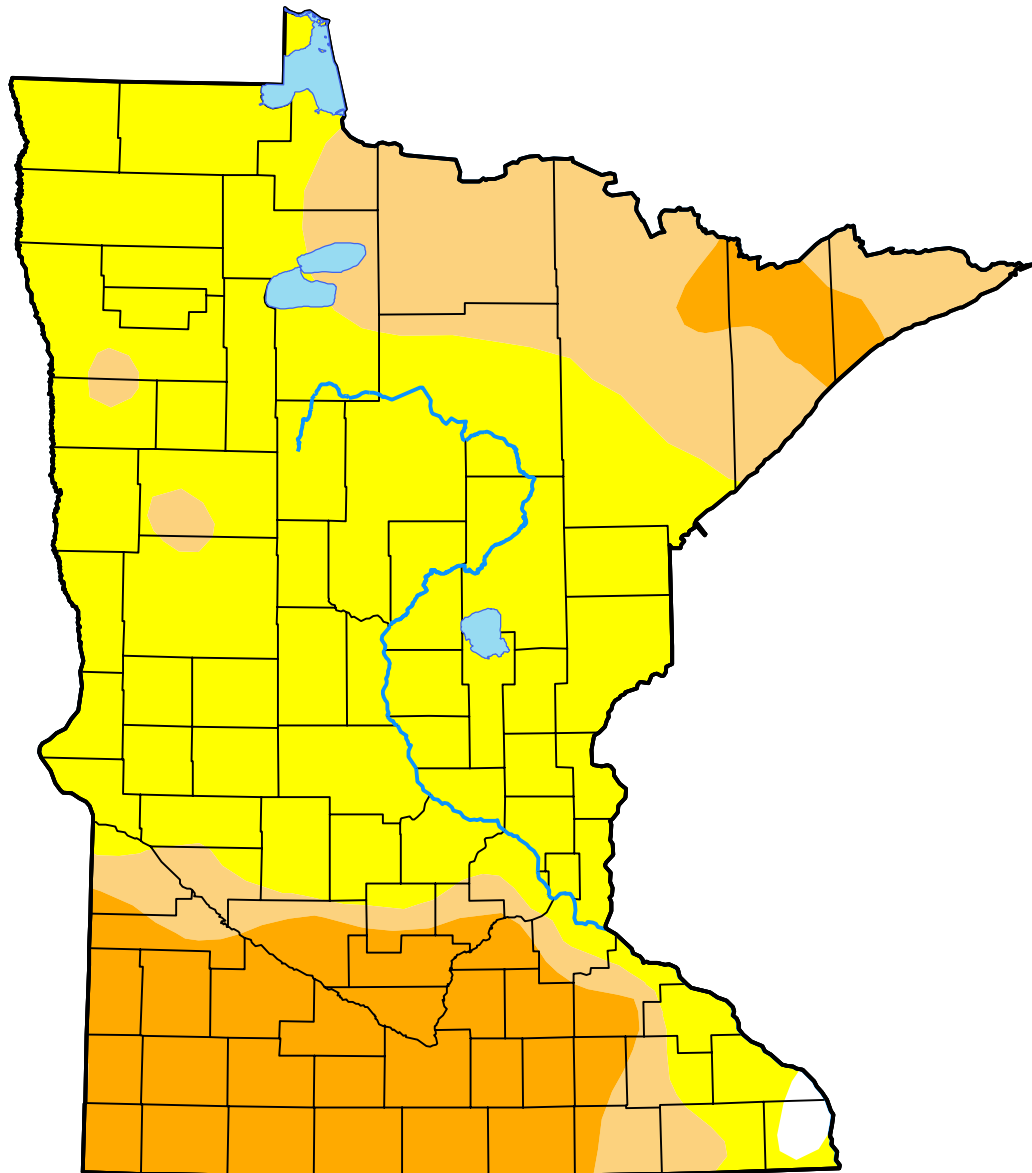

U.S. Drought Monitor

Minnesota

November 15, 2011
(Released Thursday, Nov. 17, 2011)
Valid 7 a.m. EST

Intensity:

-  None
-  D0 Abnormally Dry
-  D1 Moderate Drought
-  D2 Severe Drought
-  D3 Extreme Drought
-  D4 Exceptional Drought

The Drought Monitor focuses on broad-scale conditions. Local conditions may vary. For more information on the Drought Monitor, go to <https://droughtmonitor.unl.edu/About.aspx>

Author:

Anthony Artusa
NOAA/NWS/NCEP/CPC