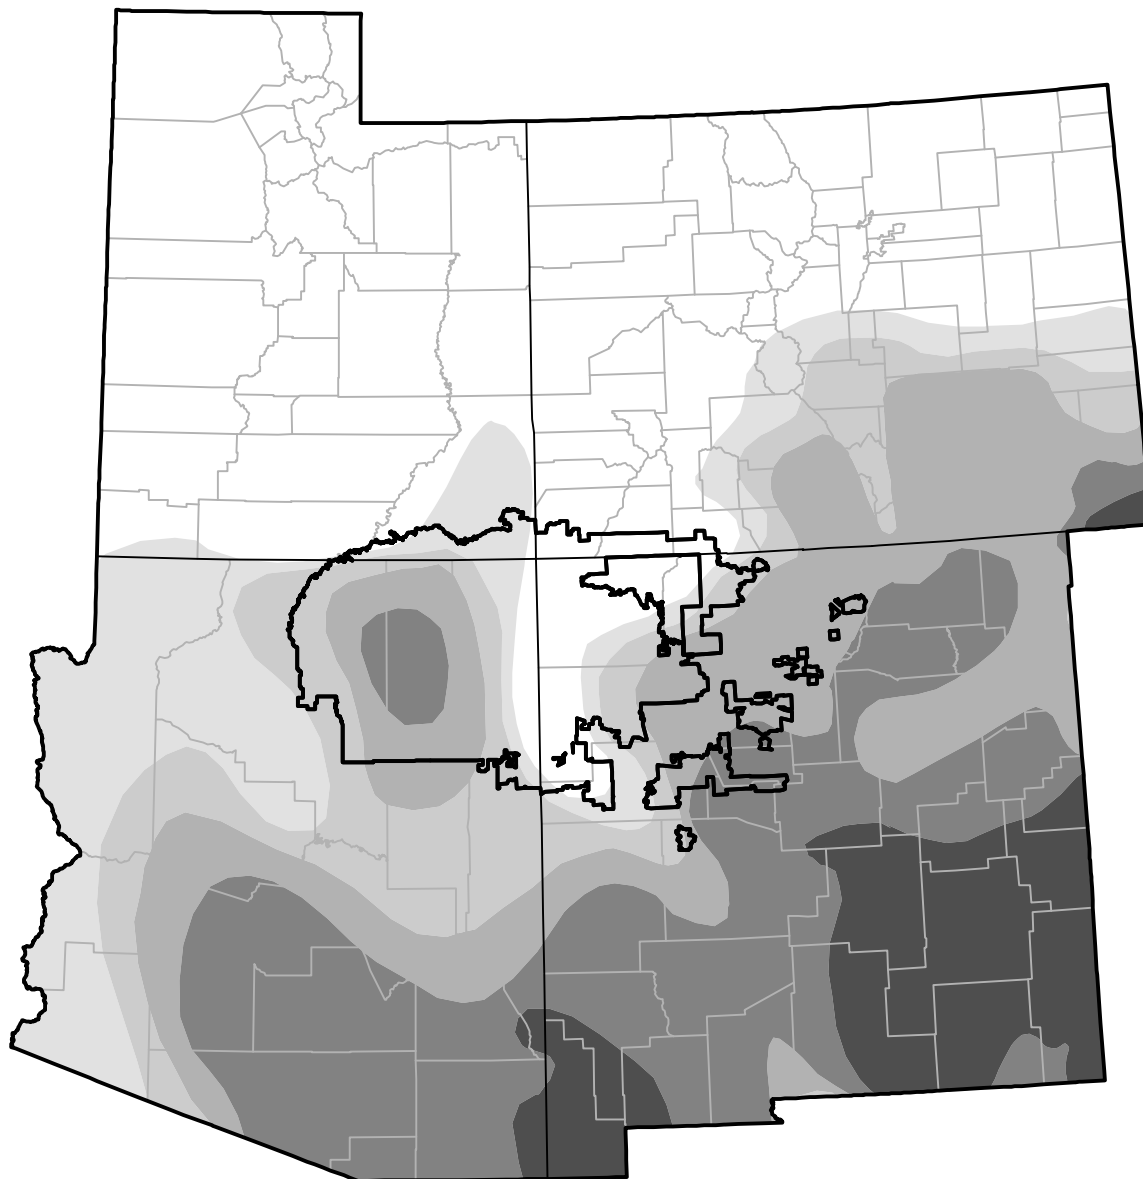

# U.S. Drought Monitor

## Four Corners RDEWS

November 15, 2011  
(Released Thursday, Nov. 17, 2011)  
Valid 7 a.m. EST

### Intensity:

-  None
-  D0 Abnormally Dry
-  D1 Moderate Drought
-  D2 Severe Drought
-  D3 Extreme Drought
-  D4 Exceptional Drought

*The Drought Monitor focuses on broad-scale conditions. Local conditions may vary. For more information on the Drought Monitor, go to <https://droughtmonitor.unl.edu/About.aspx>*