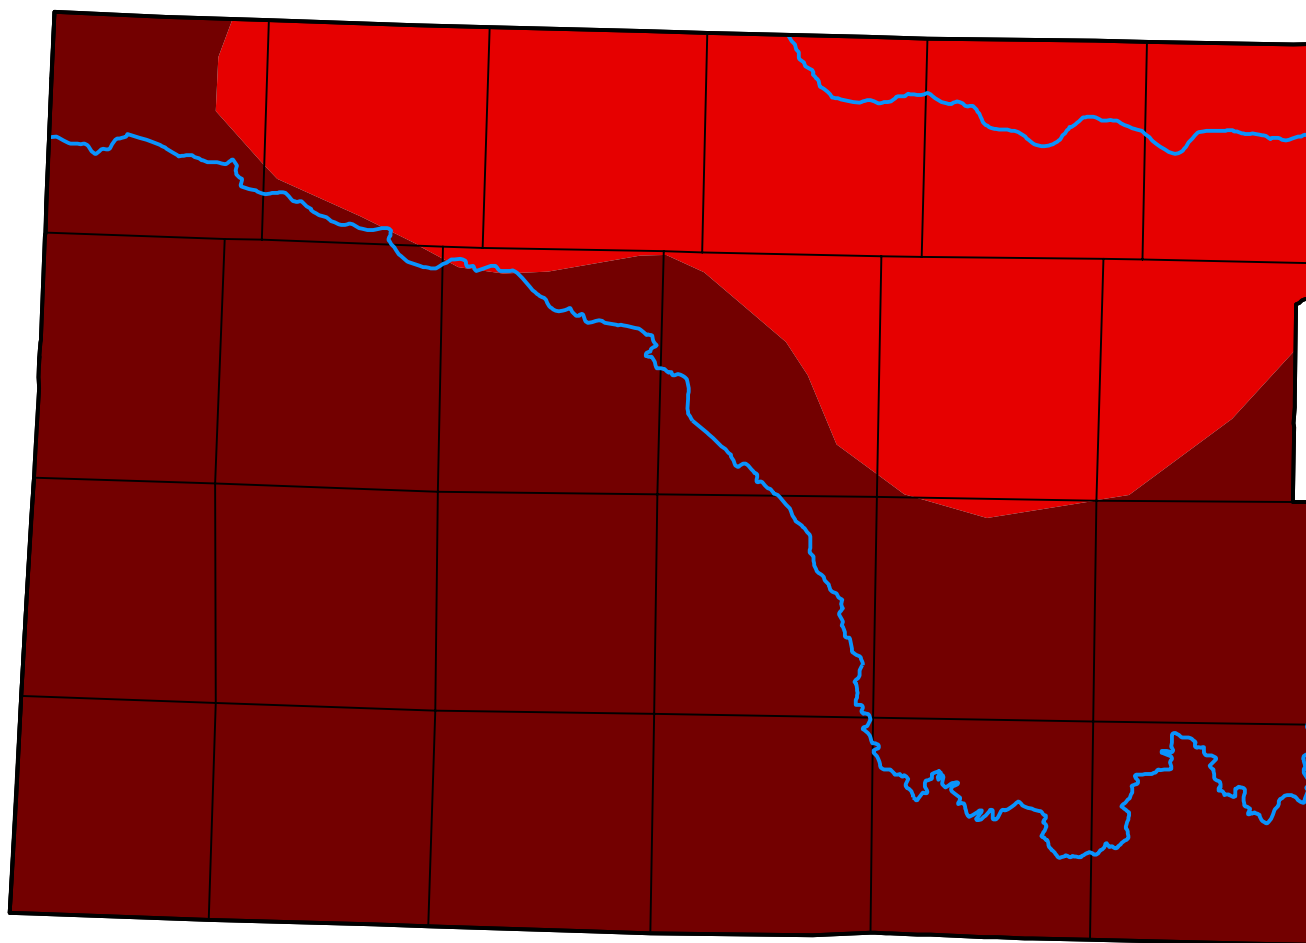

U.S. Drought Monitor Lubbock, TX WFO

November 15, 2011
(Released Thursday, Nov. 17, 2011)
Valid 7 a.m. EST

Intensity:

-  None
-  D0 Abnormally Dry
-  D1 Moderate Drought
-  D2 Severe Drought
-  D3 Extreme Drought
-  D4 Exceptional Drought

The Drought Monitor focuses on broad-scale conditions. Local conditions may vary. For more information on the Drought Monitor, go to <https://droughtmonitor.unl.edu/About.aspx>

Author:

Anthony Artusa
NOAA/NWS/NCEP/CPC