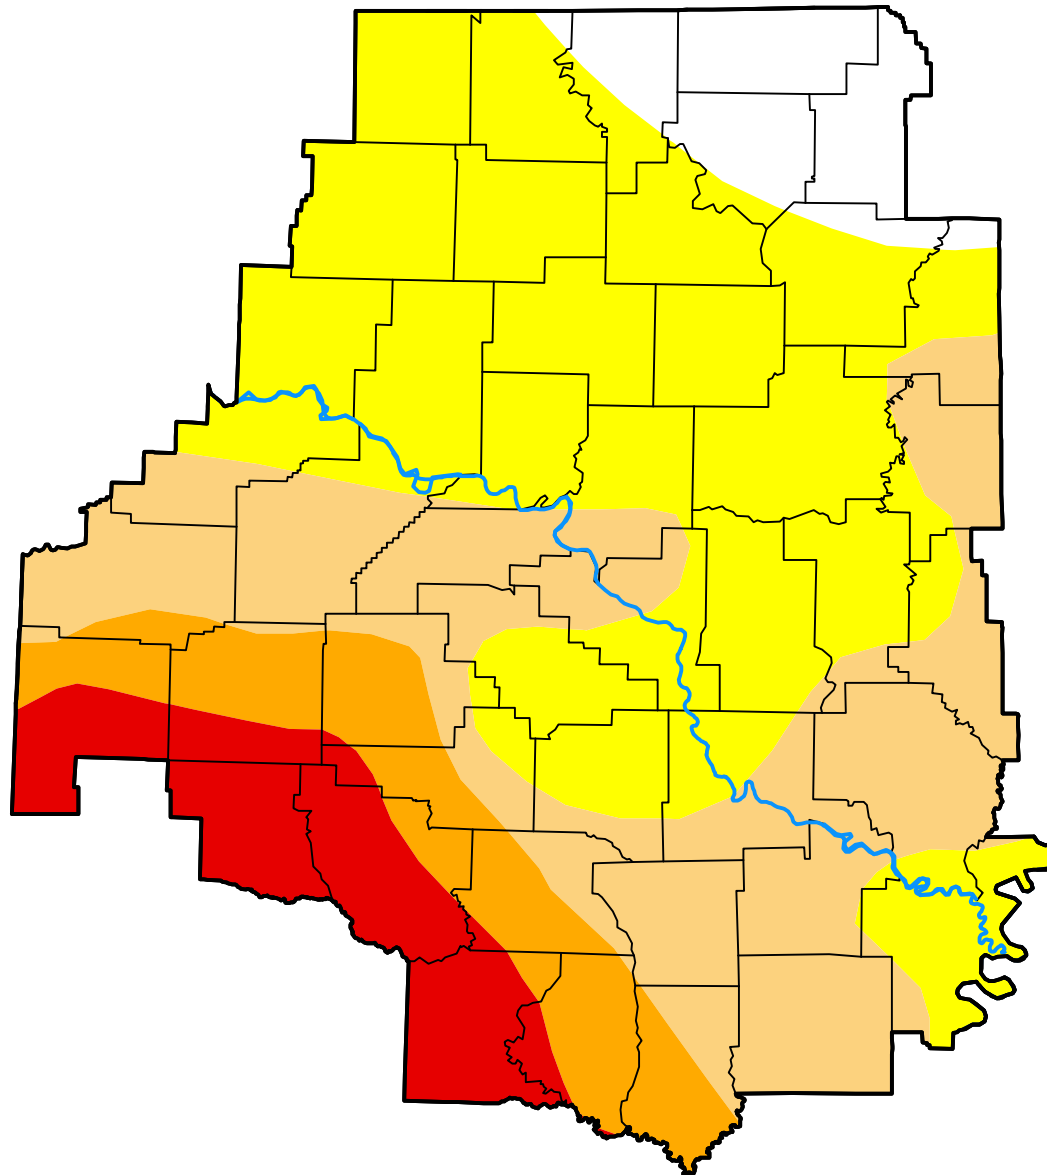

U.S. Drought Monitor

Little Rock, AR WFO

November 15, 2011
(Released Thursday, Nov. 17, 2011)
Valid 7 a.m. EST

Intensity:

-  None
-  D0 Abnormally Dry
-  D1 Moderate Drought
-  D2 Severe Drought
-  D3 Extreme Drought
-  D4 Exceptional Drought

The Drought Monitor focuses on broad-scale conditions. Local conditions may vary. For more information on the Drought Monitor, go to <https://droughtmonitor.unl.edu/About.aspx>

Author:

Anthony Artusa
NOAA/NWS/NCEP/CPC